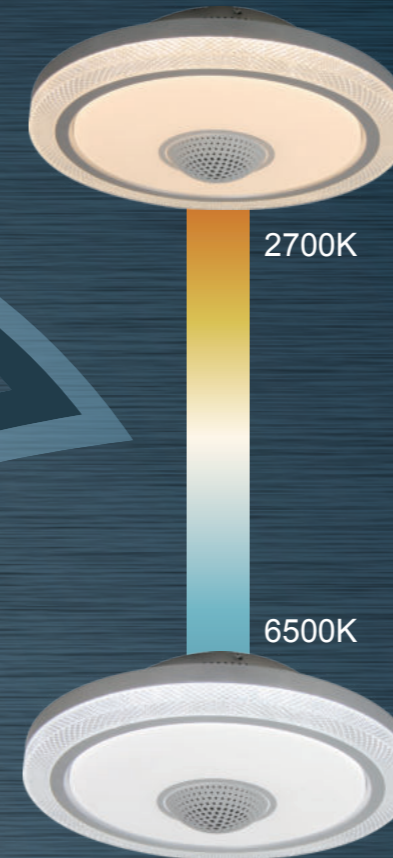

03664 / 400x200mm

SHELLY

air ionizing

air improver

incl. CE

- incl.
- many steps
- 18W max.
- 220-240V 50Hz
- 6 Steps
- 3 light steps
- colour fixing
- timer
- night light
- dimmable
- memory function
- 200-1750lm output

600-4060lm source

35W LED incl.

2700-6500 Kelvin

20.000h Lifetime

10.000x ON/OFF

Input 220-240V 50Hz

Output 170-190V

-20°C — +35°C

dimmable

Hg=0mg

Beam angle 120°

CRI ≥ 80

03664

Importer: GLOBO Handels GmbH
 Gewerbestrasse 3 A-9184 Sankt Peter
 AUSTRIA
 www.globo-lighting.com
 office@globo-lighting.com
 MADE IN P.R.C

Cellophane PET 1
 Scatola PAP 20
 Manuale PAP 22
 UK CA
 CE EAC
 80519