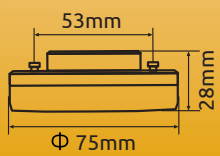

(D) LED Leuchtmittel; (GB) LED Bulb;
(F) Ampoules LED; (I) Lampadina a LED;
(E) Bombillas LED; (HR) LED žarulja;
(BIH) LED žarulja; (SLO) LED sijalka;
(SRB) LED sijalica; (P) Lámpada LED;
(CZ) LED zdroj; (SK) LED žiarovka;
(PL) LED Żarówka; (H) LED izzó;
(RO) Sursa luminoasa LED;

87653

76 x 30 x 76mm