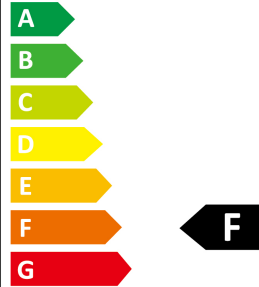

7
kWh/1000h

2019/2015