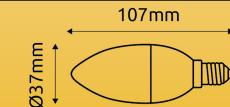

80526

650 lm (360°)

7W LED incl.

P_{ON} 7W P_{SB} <0,5W P_{NET} n/a

E14

3000 Kelvin

25.000h Lifetime

12.500x ON/OFF

AC 220-240V 50/60Hz

-20°C - +45°C

not dimmable

Hg 0mg

Light angle 200°

CRi≥80