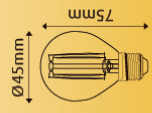

# 10582GK 4. 6\*4. 6\*8cm

**GLOBO LIGHTING**  
**806 lm**  
6.5W LED E27

**10582GK**  
(D) LED Leuchtmittel; (GB) LED Bulb;  
(F) Ampoules LED; (I) Lampadina a LED;  
(E) Bombillas LED; (HR) LED žarulja;  
(BH) LED žarulja; (SLO) LED sijalka;  
(SRB) LED sijalica; (P) Lâmpada LED;  
(CZ) LED žárovky; (SK) LED žiarovka;  
(PL) LED Żarówka; (H) LED izzó;  
(RO) Sursa luminoasa LED;

**806 lm**  
6.5W LED E27

**806 lm**  
6.5W LED E27

**LED**  
**2700 Kelvin**  
AC 220-240V 50/60Hz  
Light angle 360°

**806 lm** (360°)  
**6.5W LED incl.**  
 $P_{in}$  6.5W |  $P_{sa}$  <math><math></math></math> |  $P_{net}$  n/a  
**E27**  
2700 Kelvin  
15.000h Lifetime  
7.500x ON/OFF  
AC 220-240V 50/60Hz  
-20°C - +45°C  
not dimmable  
Hg 0mg  
Light angle 360°  
CRI>80  
**Importer:**  
Globo Handels GmbH  
Gewerbestraße 3  
9184 St. Peter  
AUSTRIA  
[www.globo-lighting.com](http://www.globo-lighting.com)  
Made in P.R.C.