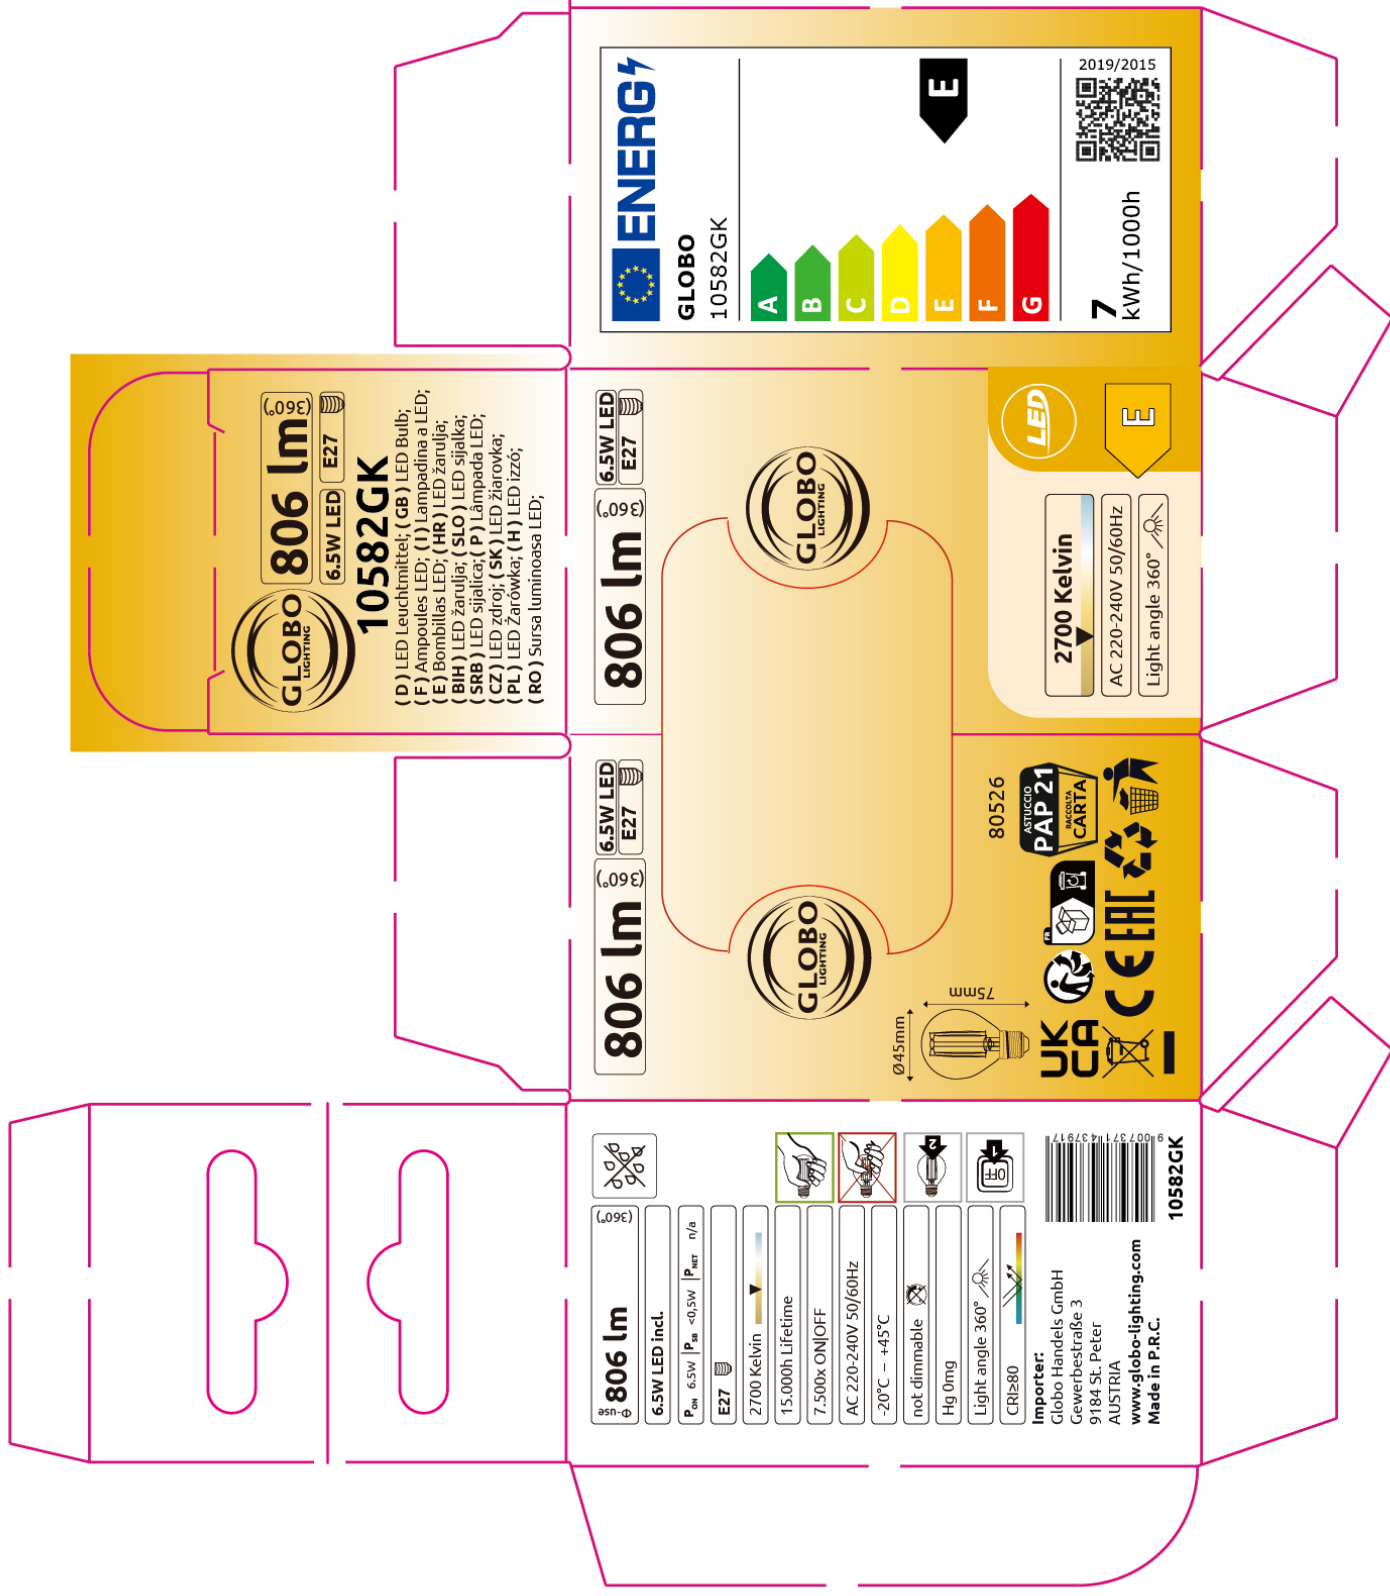

# 10582GK 4. 6\*4. 6\*8cm

**GLOBO LIGHTING**  
**806 lm**  
6.5W LED E27

**10582GK**  
(D) LED Leuchtmittel; (GB) LED Bulb;  
(F) Ampoules LED; (I) Lampadina a LED;  
(E) Bombillas LED; (HR) LED žarulja;  
(BH) LED žarulja; (SLO) LED sijalka;  
(SRB) LED sijalica; (P) Lâmpada LED;  
(CZ) LED žárovky; (SK) LED žiarovka;  
(PL) LED Żarówka; (H) LED izzó;  
(RO) Sursa luminoasa LED;

**806 lm**  
6.5W LED E27

**806 lm**  
6.5W LED E27

**LED**  
**2700 Kelvin**  
AC 220-240V 50/60Hz  
Light angle 360°

**806 lm** (360°)  
**6.5W LED incl.**  
 $P_{in}$  6.5W |  $P_{sa}$  <math><math></math></math> |  $P_{net}$  n/a  
**E27**  
2700 Kelvin  
15.000h Lifetime  
7.500x ON/OFF  
AC 220-240V 50/60Hz  
-20°C - +45°C  
not dimmable  
Hg 0mg  
Light angle 360°  
CRI>80  
**Importer:**  
Globo Handels GmbH  
Gewerbestraße 3  
9184 St. Peter  
AUSTRIA  
[www.globo-lighting.com](http://www.globo-lighting.com)  
Made in P.R.C.

**ENERGY**  
GLOBO 10582GK  
A B C D E F G  
**7 kWh/1000h**  
2019/2015