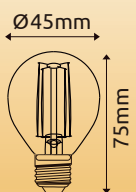

# 10582GK 4. 6\*4. 6\*8cm

**806 lm** (360°)

6.5W LED E27

**10582GK**

( D ) LED Leuchtmittel; ( GB ) LED Bulb;  
 ( F ) Ampoules LED; ( I ) Lampadina a LED;  
 ( E ) Bombillas LED; ( HR ) LED žarulja;  
 ( BIH ) LED žarulja; ( SLO ) LED sijalka;  
 ( SRB ) LED sijalica; ( P ) Lâmpada LED;  
 ( CZ ) LED zdroj; ( SK ) LED žiarovka;  
 ( PL ) LED żarówka; ( H ) LED izzó;  
 ( RO ) Sursa luminoasa LED;

Ø-use **806 lm** (360°)

6.5W LED incl.

P<sub>ON</sub> 6.5W | P<sub>SB</sub> <0,5W | P<sub>NET</sub> n/a

E27

2700 Kelvin

15.000h Lifetime

7.500x ON/OFF

AC 220-240V 50/60Hz

**806 lm** (360°)

6.5W LED E27

**806 lm** (360°)

6.5W LED E27

**10582GK**

2700 Kelvin

AC 220-240V 50/60Hz

Light angle 360°

LED

E

**ENERGY**  
 GLOBO  
 10582GK

A  
B  
C  
D  
E  
F  
G

**7**  
kWh/1000h

2019/2015

80509

ASTUCCIO  
**PAP 21**  
 CARTA