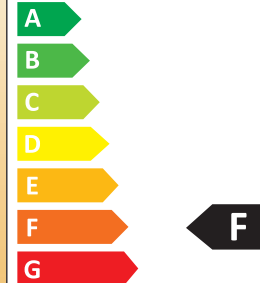

105880D 4*4*10.5cm

GLOBO
LIGHTING

400 lm (360°)
4W LED
E14

105880D
(D) LED Leuchtmittel; (GB) LED Bulb;
(F) Ampoules LED; (I) Lampadina a LED;
(E) Bombillas LED; (HR) LED žarulja;
(BH) LED žarulja; (SLO) LED sijalka;
(SRB) LED sijalica; (P) Lámpada LED;
(CZ) LED zdroj; (SK) LED žiarovka;
(PL) LED Żarówka; (H) LED izzó;
(RO) Sursa luminoasa LED;

Φ-use **400 lm** (360°)

4W LED incl.

P_{ON} 4W P_{SB} <0,5W P_{NET} n/a

E14

2700 Kelvin

15.000h Lifetime

7.500x ON|OFF

AC 220-240V 50/60Hz

dimmiabile

400lm (360°)
4W LED E14

400lm (360°)
4W LED E14

dimmiabile

GLOBO
105880D

4
kWh/1000h

105880D

2700 Kelvin