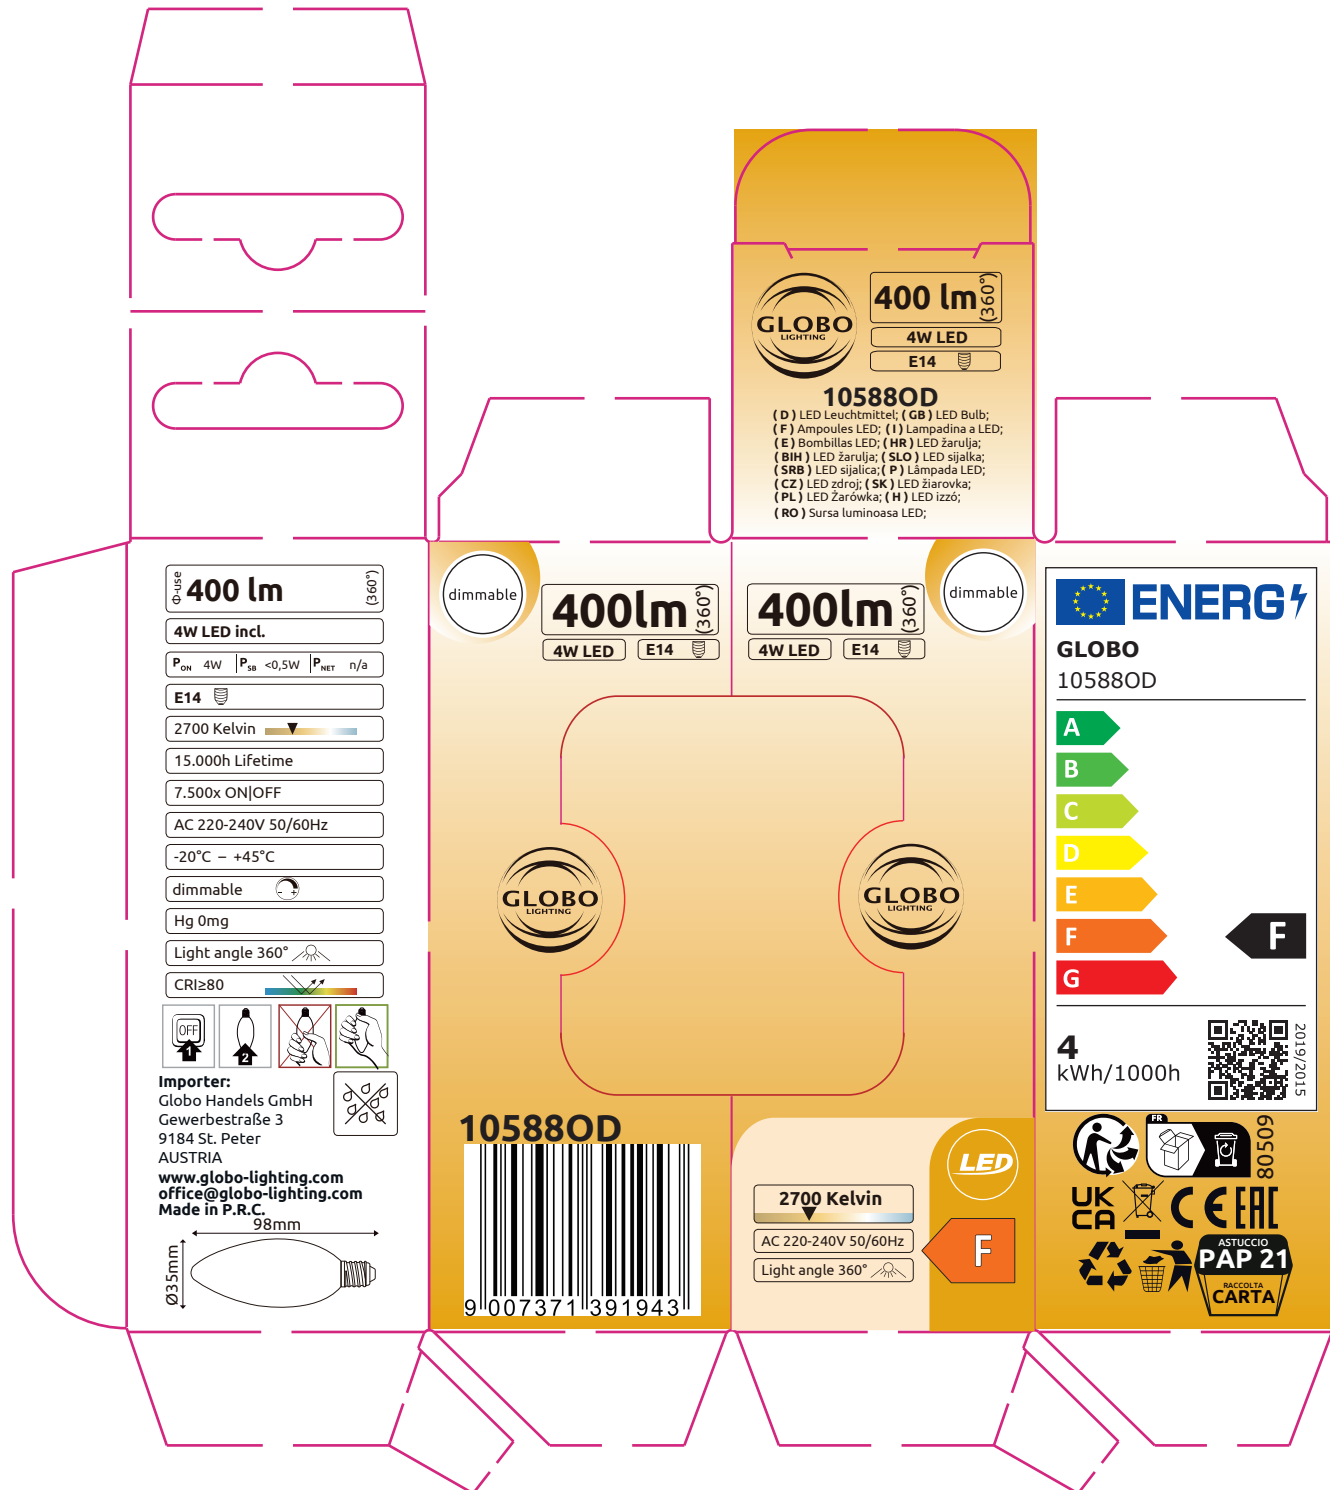

105880D 4*4*10.5cm

GLOBO
LIGHTING

400 lm (360°)
4W LED
E14

105880D
(D) LED Leuchtmittel; (GB) LED Bulb;
(F) Ampoules LED; (I) Lampadina a LED;
(E) Bombillas LED; (HR) LED žarulja;
(BH) LED žarulja; (SLO) LED sijalka;
(SRB) LED sijalica; (P) Lámpada LED;
(CZ) LED zdroj; (SK) LED žiarovka;
(PL) LED Żarówka; (H) LED izzó;
(RO) Sursa luminoasa LED;

Φ-use **400 lm** (360°)

4W LED incl.

P_{ON} 4W P_{SB} <0,5W P_{NET} n/a

E14

2700 Kelvin

15.000h Lifetime

7.500x ON|OFF

AC 220-240V 50/60Hz

-20°C – +45°C

dimmiabile

Hg 0mg

Light angle 360°

CRI≥80

Importer:

Globo Handels GmbH
Gewerbestraße 3
9184 St. Peter
AUSTRIA

www.globo-lighting.com
office@globo-lighting.com
Made in P.R.C.

dimmiabile

400lm (360°)
4W LED E14

400lm (360°)
4W LED E14

dimmiabile

GLOBO
105880D

4
kWh/1000h

105880D

2700 Kelvin