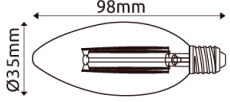

380 lm (360°)
6W LED **E14**

380 lm (360°)
6W LED **E14**