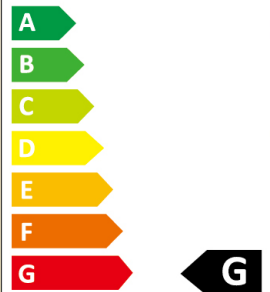

1800 Kelvin
AC 220-240V 50/60Hz
Light angle 360°

LED

G

GLOBO
10588S