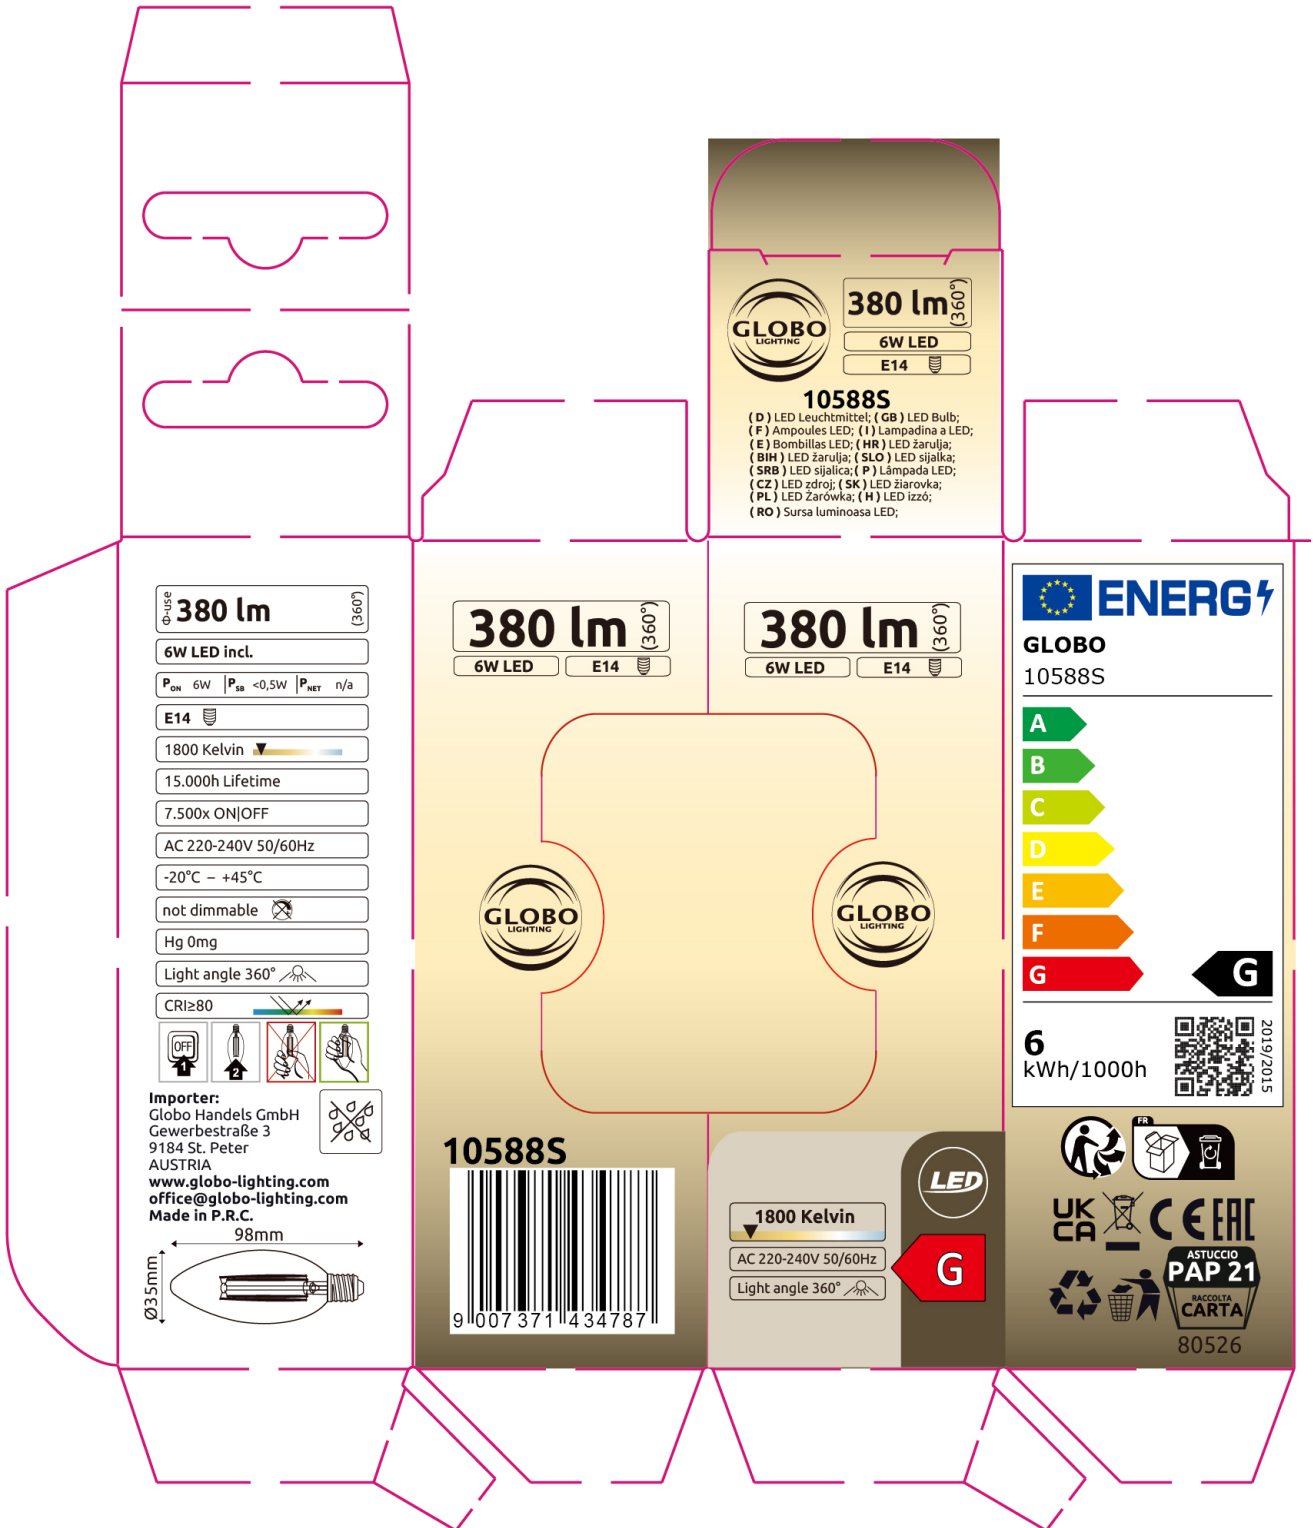

10588S 39X39X110

380 lm (360°)
6W LED
E14

10588S

380 lm (360°)

6W LED incl.

P_{ON} 6W | P_{SB} <0,5W | P_{NET} n/a

E14

1800 Kelvin

15.000h Lifetime

7.500x ON/OFF

AC 220-240V 50/60Hz

-20°C - +45°C

not dimmable

Hg 0mg

Light angle 360°

CRi≥80

Importer:
Globo Handels GmbH
Gewerbestraße 3
9184 St. Peter
AUSTRIA
www.globo-lighting.com
office@globo-lighting.com
Made in P.R.C.

380 lm (360°)
6W LED **E14**

380 lm (360°)
6W LED **E14**

10588S

1800 Kelvin
AC 220-240V 50/60Hz
Light angle 360°

LED

G

GLOBO
10588S