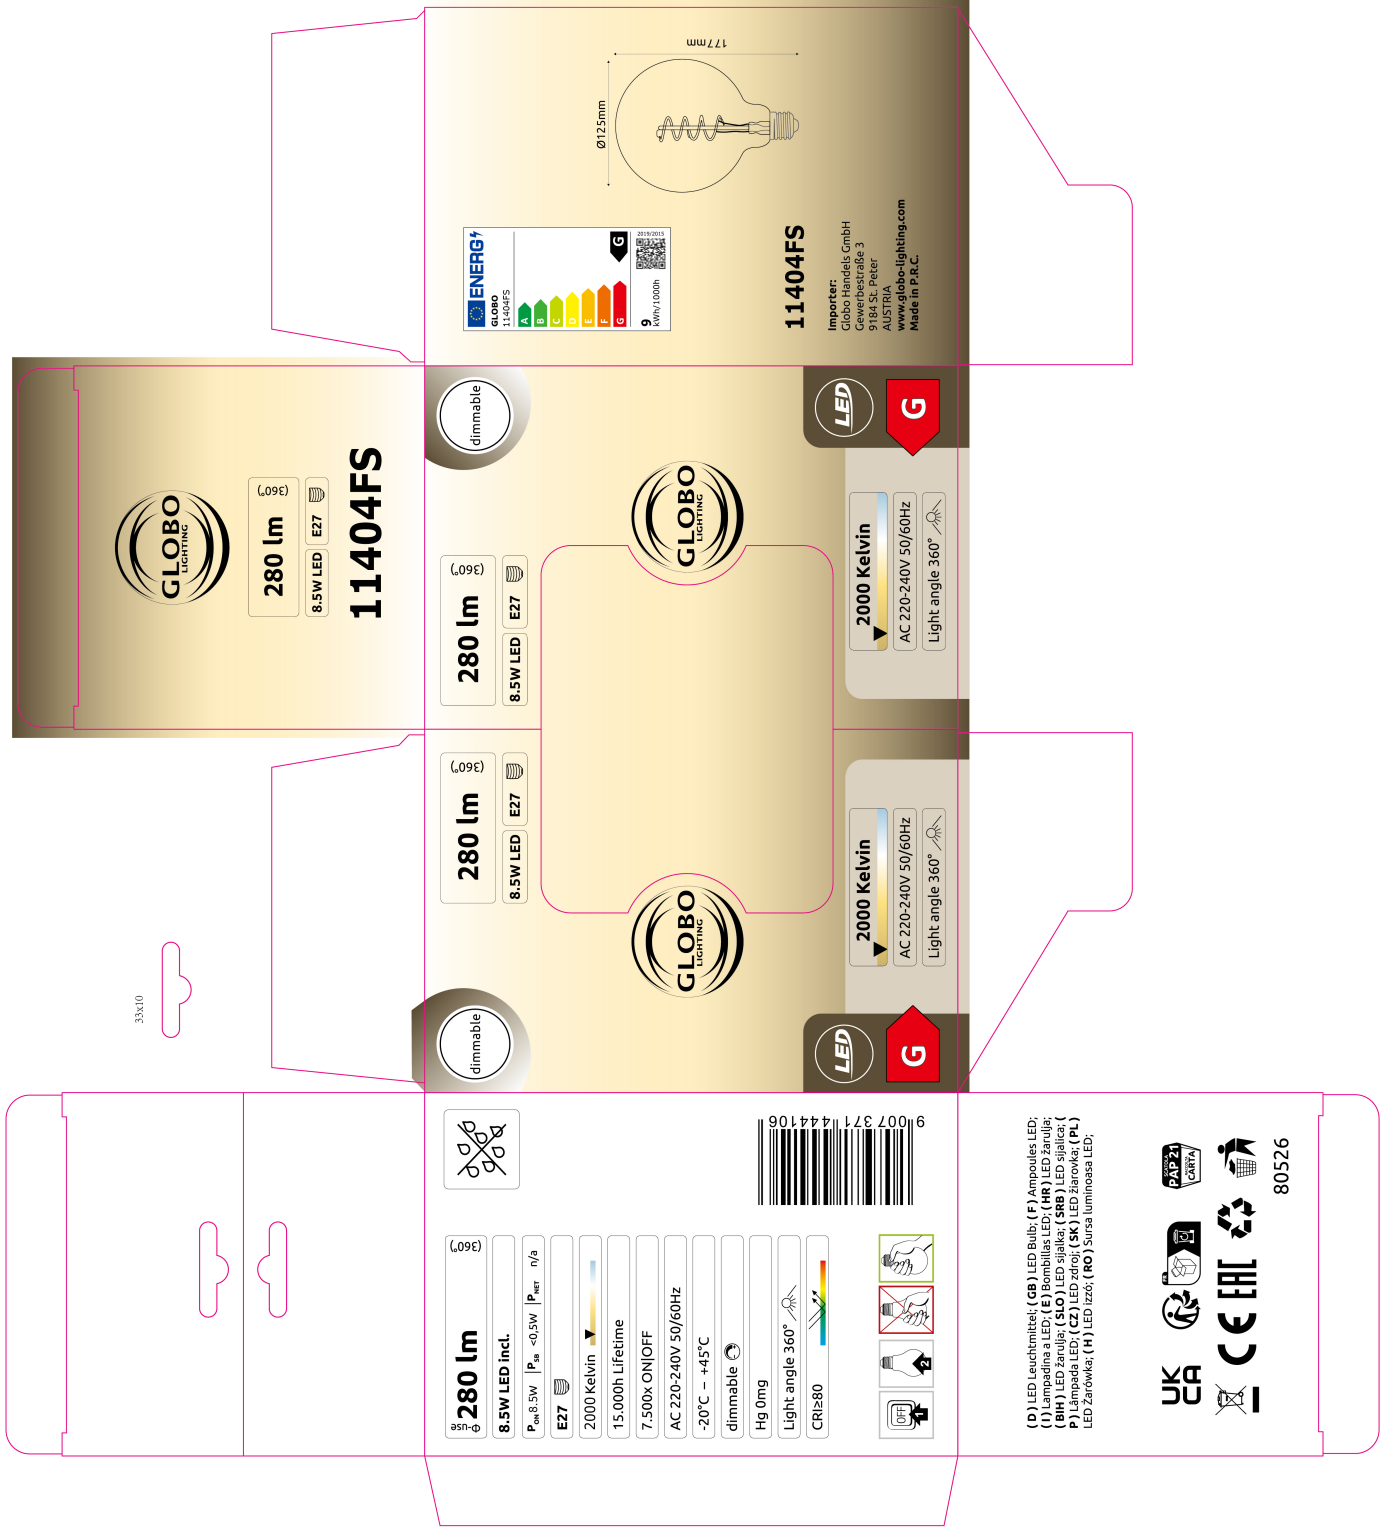

126x126x185mm

280 lm

8.5W LED E27

11404FS

dimming

280 lm

8.5W LED E27

LED

G

2000 Kelvin

AC 220-240V 50/60Hz
Light angle 360°

33x10

dimming

280 lm

8.5W LED E27

LED

G

2000 Kelvin

AC 220-240V 50/60Hz
Light angle 360°

280 lm

8.5W LED incl.

E27

2000 Kelvin

15.000h Lifetime

7.500x ON/OFF

AC 220-240V 50/60Hz

-20°C - +45°C

dimming

Hg 0mg

Light angle 360°

CR1280

9 4007 371 444 108

80526

11404FS

Importer:
Globo Handels GmbH
Gewerbestraße 3
9184 St. Peter
AUSTRIA
www.globo-lighting.com
Made in P.R.C.