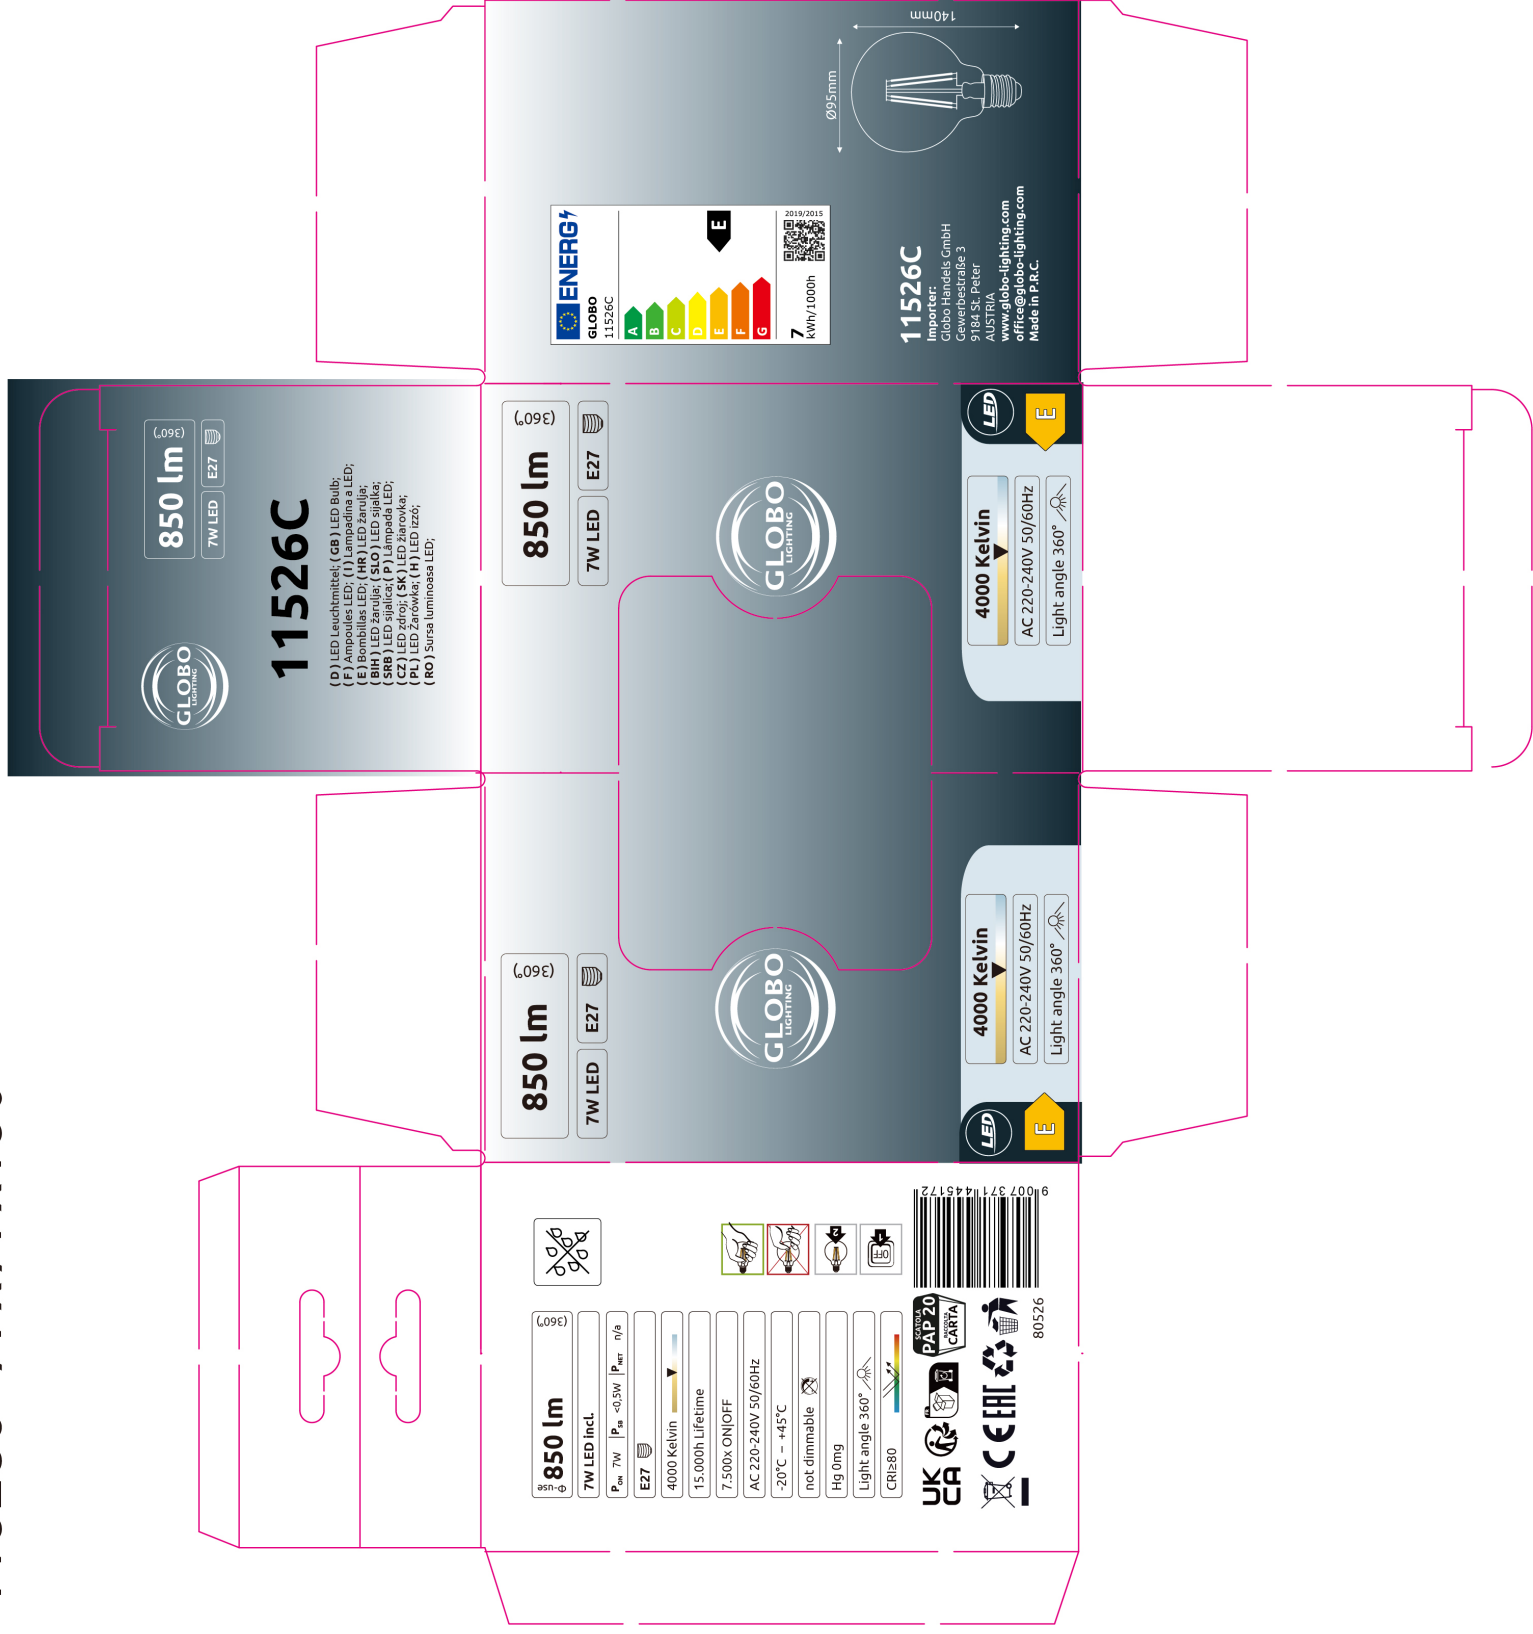

11526C 97x97x150

850 lm
7W LED E27

11526C

(D) LED Leuchtmittel; (GB) LED Bulb;
(F) Ampoules LED; (I) Lampadina a LED;
(E) Bombillas LED; (HR) LED žarulja;
(SK) LED žiarovka; (PL) Lampada LED;
(CZ) LED žárovka; (SLO) LED žarnilica;
(RO) Sursa luminoasa LED;

850 lm
7W LED E27

4000 Kelvin
AC 220-240V 50/60Hz
Light angle 360°

4000 Kelvin
AC 220-240V 50/60Hz
Light angle 360°

850 lm
7W LED E27

4000 Kelvin
AC 220-240V 50/60Hz
Light angle 360°

850 lm
7W LED Incl.
E27

4000 Kelvin
15,000h Lifetime
7.500x ON/OFF
AC 220-240V 50/60Hz
-20°C ~ +45°C
not dimmable
Hg 0mg
Light angle 360°
CRI>80

UK CA CE ENEC RoHS Recycle PAP 20 CARTA 80526

ENERGY 7
GLOBO 11526C
A B C D E F G
7 kWh/1000h

11526C
Importer: GLOBO LIGHTING GmbH
Globo-Poststraße 3
9104 St. Peter
AUSTRIA
www.globo-lighting.com
office@globo-lighting.com
Made in P.R.C.