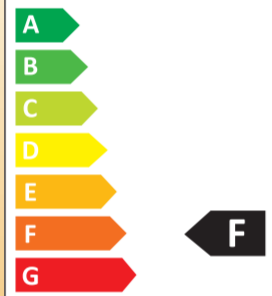

750 lm (360°)

7W LED E27

11526

(D) LED Leuchtmittel; (GB) LED Bulb;
(F) Ampoules LED; (I) Lampadina a LED;
(E) Bombillas LED; (HR) LED žarulja;
(BIH) LED žarulja; (SLO) LED sijalka;
(SRB) LED sijalica; (P) Lâmpada LED;
(CZ) LED zdroj; (SK) LED žiarovka;
(PL) LED Żarówka; (H) LED izzó;
(RO) Sursa luminoasa LED;

GLOBO
11526