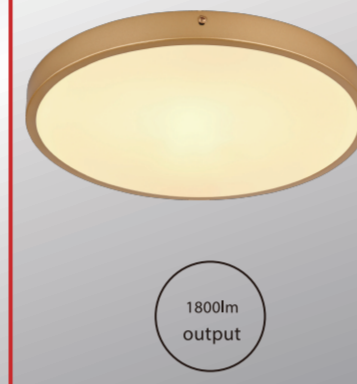

1800lm
output

GLOBO

LED