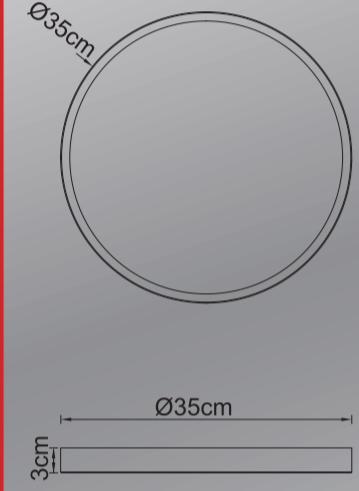

Size: 39x5x39cm

www.globo-lighting.com

GLOBO

LED

1800lm
output

GLOBO

LED

2220 lm
source

- 22W LED incl.
- 3000 Kelvin ▼
- 20,000h Lifetime
- 10,000x ON/OFF
- Input/Output 220-240V ~ 50/60Hz
- -10°C ~ +40°C
- not dimmable
- Hg 0 mg
- Beam angle 120°
- CRI>80

12381-22

1800lm
output