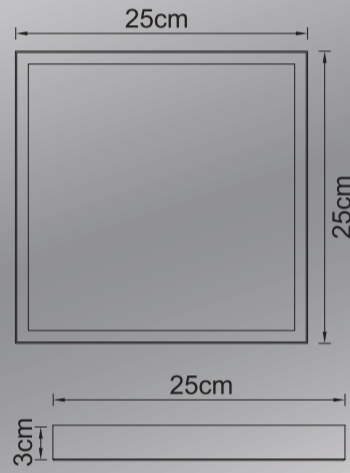

Size:29x5x29cm

LED

1200lm output

LED

1200lm output

**1550 lm**  
source

15W LED incl.

3000 Kelvin