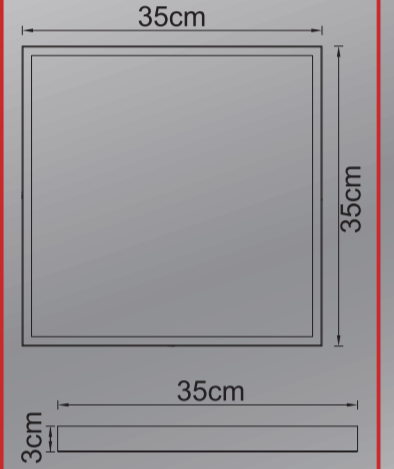

Size: 39x5x39cm

www.globo-lighting.com

GLOBO

LED

1750lm output

GLOBO

1750lm output

2350 lm
source

- 22W LED incl.
- 3000 Kelvin
- 20,000h Lifetime
- 10,000x ON/OFF
- Input/Output 220-240V ~ 50/60Hz
- -10°C ~ +40°C
- not dimmable
- Hg 0 mg
- Beam angle 120°
- CRi>80

12382-22

1750lm output

LED

1750lm output