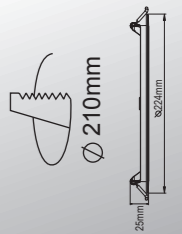

www.globo-lighting.com

1500lm output

LED

1500lm output

1500lm output	Output: 15W/720mA
1 x 18W LED bulb	20°C ~ +40°C
LED bulb	not dimmable
30000 Lifetime	1kg 0.1mg
10000000CFR	Mount height: 120° / 24°
Max: 2000000 ~ 50W	CRI: > 80

UK CA CE RoHS HLT 87653
 Importer: GLOBO Handels GmbH
 Gewerbestrasse 3, A-9184 Sankt Peter
 AUSTRIA
 www.globo-lighting.com
 MADE IN CHINA

12383-18W
 9 007 571 45 43 3 4

1500lm output

1500lm output

LED

- LED Einbaustrahler
- LED down light
- LED пучик
- LED poohledové svitidlo
- LED-tiempo til innsigging
- LED Downlight LED
- LED keshidpusti
- LED-uppvalislin
- Spot encastrabil LED
- LED upgratni reflektor
- LED bespitheto lampa
- LED lampa do zabudowy
- Faretto a incasso LED
- LED imontujami svishtsvali
- LED leshviamais gismeklis
- LED innifelt spottlys
- LED svitidlo svestrokovy, LED
- LED svitidlo svestrokovy, LED
- Spot incastrabil LED
- LED podhledové svitidlo
- LED vgrano svetlo
- LED-undervyloining
- LED tekir spot lampa
- LED upgratni reflektor
- LED incastrabil