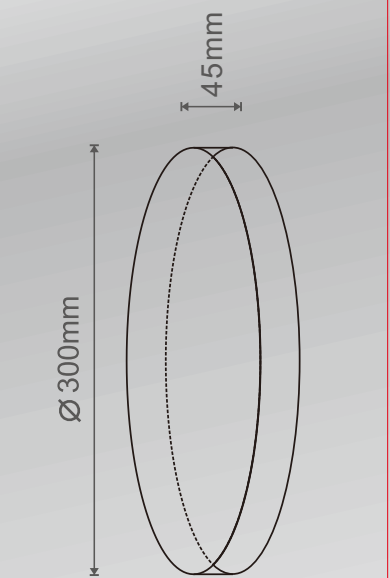

LED 2700lm
LED 3000K
LED 4000K
LED 6500K
LED 2150lm
LED 3 step switch
LED colour fixing