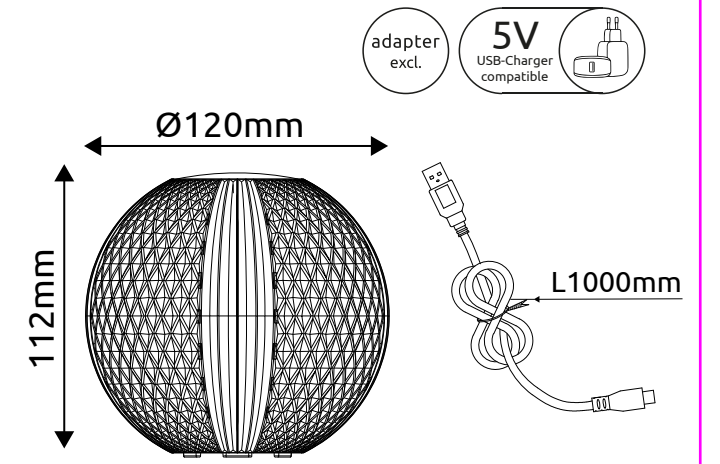

AIDA

180 lm source
85 lm output
2W LED incl.
3000 Kelvin
20,000h Lifetime
10,000x ON/OFF
Input 220-240V- 50/60Hz
Output 5V
-20°C - +40°C
dimmable
Hg < 0.0001 mg
Beam angle 120°
CRt80
Ø120mm
LED