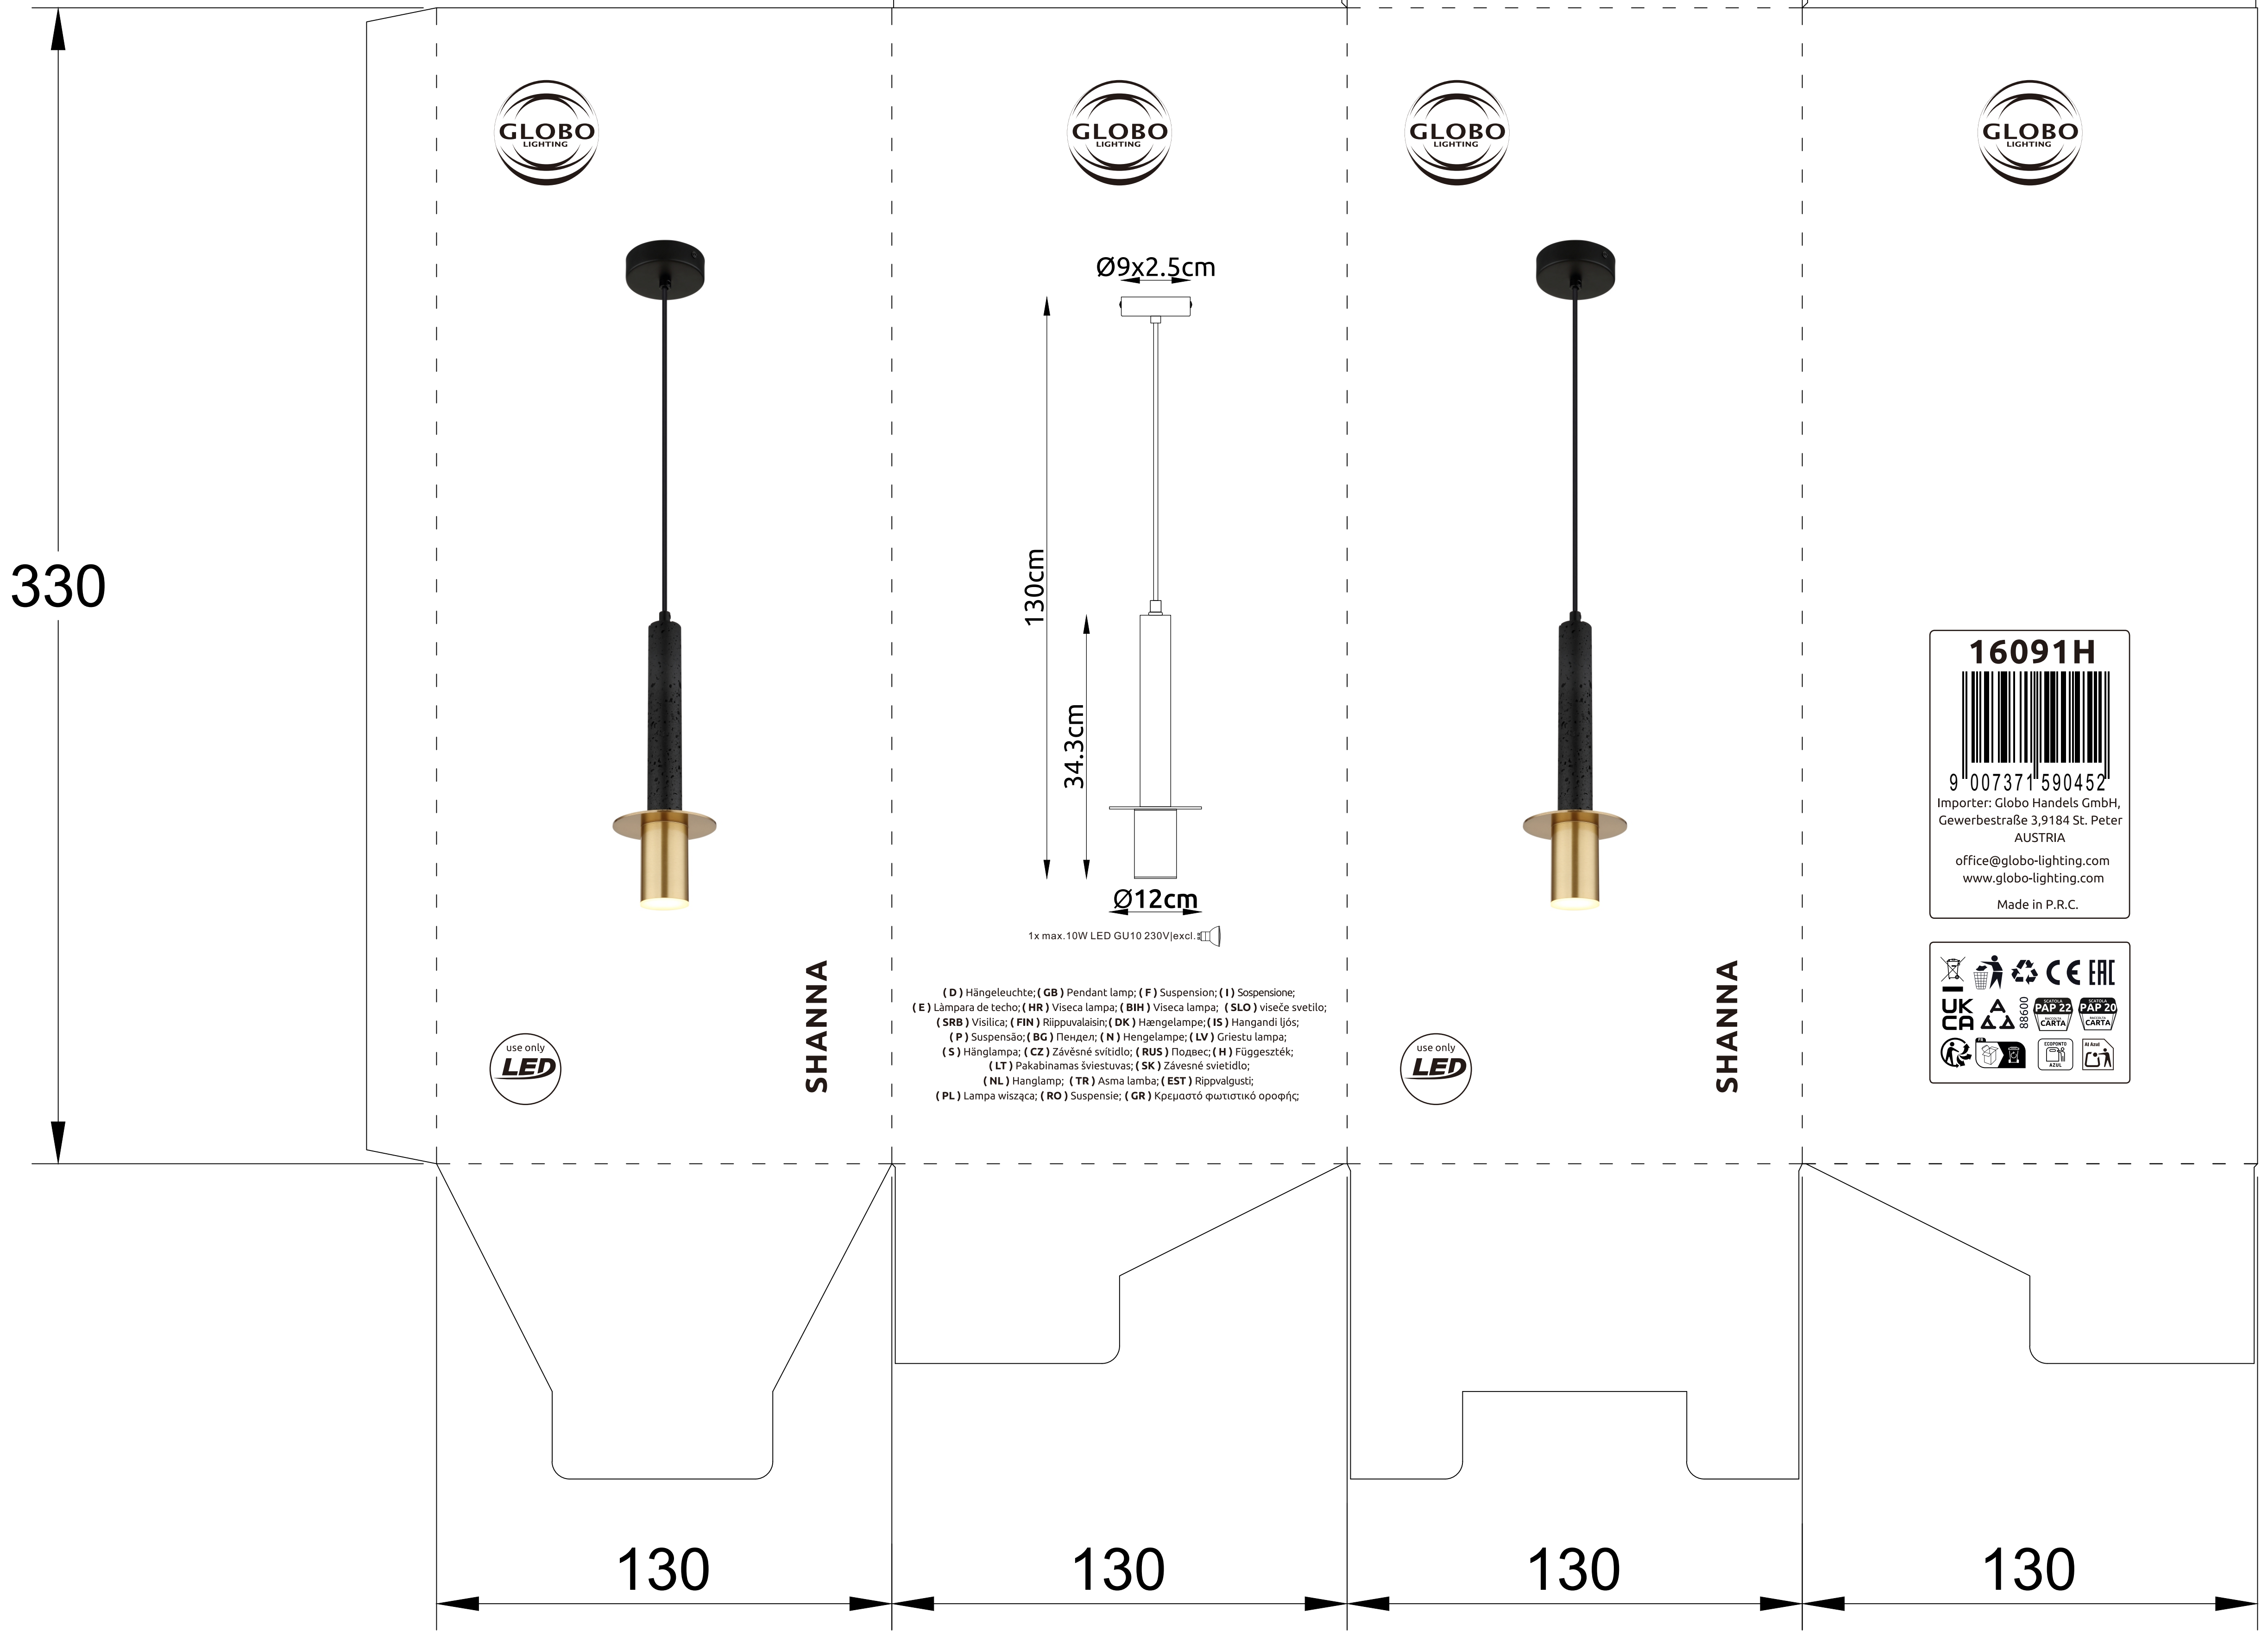

16091H (130x130x330mm)

www.globo-lighting.com

SHANNA

330

Ø9x2.5cm

130cm

34.3cm

Ø12cm

1x max. 10W LED GU10 230V [excl. tax]

SHANNA

SHANNA

16091H

9 007371 590452

Importer: Globo Handels GmbH,
Gewerbstraße 3, 9184 St. Peter
AUSTRIA

office@globo-lighting.com
www.globo-lighting.com

Made in P.R.C.

130

130

130

130