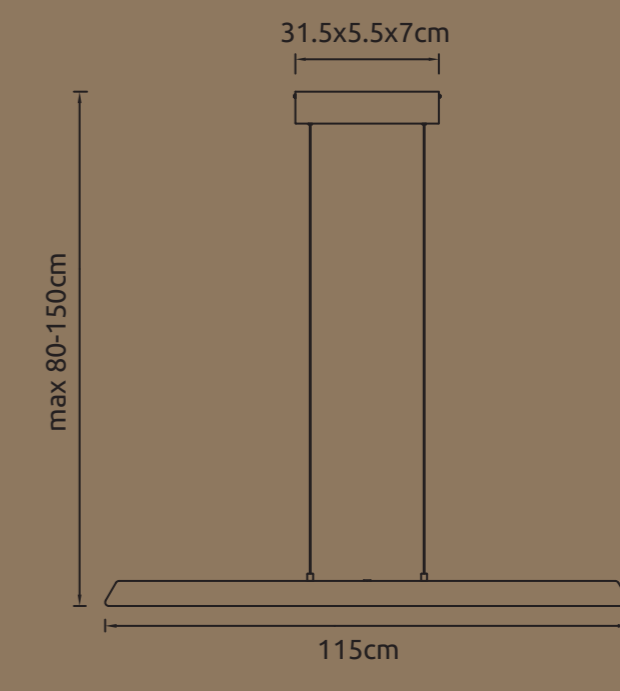

touch sensor
touch on/off
touch on/off with memory function
colour fixing
memory function
3 year warranty

MELBA

MELBA

CE ENEC
87521
2020
2020
2020