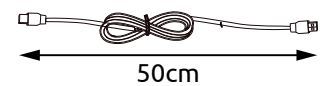

www.globo-lighting.com

85* 85* 195mm

- 185lm output
- ~6-8 hours
- AKKU incl.
- USB charger
- 3 light steps 2700K
- colour fixing
- continuous touch dimmer
- touch on/off
- on/off
- LED

- LED
- on/off
- touch on/off
- continuous touch dimmer
- colour fixing
- 3 light steps 2700K
- USB charger
- AKKU incl.
- ~6-8 hours
- 185lm output

243 lm source

185 lm output

2.5 W LED incl.

2700 Kelvin

6500 Kelvin

4000 Kelvin

20.000h Lifetime

10.000x ON/OFF

Input 220-240V~ 50/60Hz

Output 5V

-20°C - +45°C

dimmable

Hg 0mg

Beam angle 120°

CRI≥80

Ø 50mm

- D LED Tischleuchte
- GB LED table lamp
- F Lampe à poser LED
- I Lampada Tavolo a LED
- E Lámpara de sobremesa LED
- HR LED stolna lampa
- BIH LED stolna lampa
- SLO LED namizna svetilka
- SRB LED stona lampa
- FIN LED-pöytävalaisin
- N Bordlampe med LED
- LV LED galda lampa
- S LED-bordslampa
- CZ LED stolní svítidlo
- RUS Настольный светильник LED
- H LED asztali lámpa
- LT LED stalo šviestuvas
- SK LED stolové svietidlo
- NL LED tafellamp
- TR LED masa aydinlatmasi
- BY Уличный светильник, LED
- EST LED Laualamp
- PL LED lampa stolowa
- RO Veioza LED
- DK LED bordlampe
- IS LED bordlampi
- P Candeeiro de mesa LED
- BG LED настолна лампа

- LED
- on/off
- touch on/off
- continuous touch dimmer
- colour fixing
- 3 light steps 2700K
- USB charger
- AKKU incl.
- ~6-8 hours
- 185lm output

21010M

incl. 1 x LED 2,5W 5V, ~2700/6500/4000K

Importer:
Globo Handels GmbH
Gewerbestraße 3
9184 St. Peter
AUSTRIA

office@globo-lighting.com
www.globo-lighting.com

Made in P.R.C.