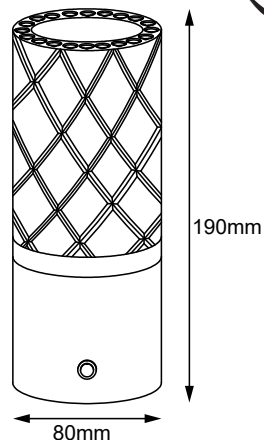

243 lm source

185 lm output

2.5 W LED incl.

2700 Kelvin

6500 Kelvin

4000 Kelvin

20.000h Lifetime

10.000x ON/OFF

Input 220-240V~ 50/60Hz

Output 5V

-20°C - +45°C

dimmable

Hg 0mg

Beam angle 120°

CRI≥80

Ø 50mm

- D LED Tischleuchte
- GB LED table lamp
- F Lampe à poser LED
- I Lampada Tavolo a LED
- E Lámpara de sobremesa LED
- HR LED stolna lampa
- BIH LED stolna lampa
- SLO LED namizna svetilka
- SRB LED stona lampa
- FIN LED-pöytävalaisin
- N Bordlampe med LED
- LV LED galda lampa
- S LED-bordslampa
- CZ LED stolní svítidlo
- RUS Настольный светильник LED
- H LED asztali lámpa
- LT LED stalo šviestuvas
- SK LED stolové svietidlo
- NL LED tafellamp
- TR LED masa aydinlatmasi
- BY Уличный светильник, LED
- EST LED Laualamp
- PL LED lampa stolowa
- RO Veioza LED
- DK LED bordlampe
- IS LED bordlampi
- P Candeeiro de mesa LED
- BG LED настолна лампа

- LED
- on/off
- touch on/off
- continuous touch dimmer
- colour fixing
- 3 light steps 2700K
- USB charger
- AKKU incl.
- ~6-8 hours
- 185lm output