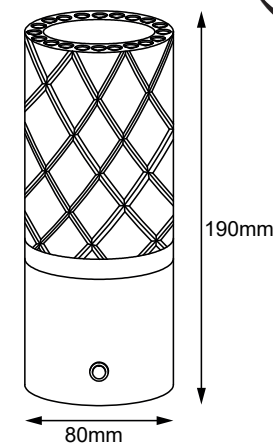

243 lm source

185 lm output

2.5 W LED incl.

2700 Kelvin

6500 Kelvin

4000 Kelvin

20.000h Lifetime

10.000x ON/OFF

Input 220-240V~ 50/60Hz

Output 5V

-20°C - +45°C

dimmable

Hg 0mg

Beam angle 120°

CRI≥80

Ø 50mm

- D LED Tischleuchte
- GB LED table lamp
- F Lampe à poser LED
- I Lampada Tavolo a LED
- E Lámpara de sobremesa LED
- HR LED stolna lampa
- BIH LED stolna lampa
- SLO LED namizna svetilka
- SRB LED stona lampa
- FIN LED-pöytävalaisin
- N Bordlampe med LED
- LV LED galda lampa
- S LED-bordslampa
- CZ LED stolní svítidlo
- RUS Настольный светильник LED
- H LED asztali lámpa
- LT LED stalo šviestuvas
- SK LED stolové svietidlo
- NL LED tafellamp
- TR LED masa aydinlatmasi
- BY Уличный светильник, LED
- EST LED Laualamp
- PL LED lampa stolowa
- RO Veioza LED
- DK LED bordlampe
- IS LED bordlampi
- P Candeeiro de mesa LED
- BG LED настолна лампа

- LED
- on/off
- touch on/off
- continuous touch dimmer
- colour fixing
- 3 light steps 2700K
- USB charger
- AKKU incl.
- ~6-8 hours
- 185lm output