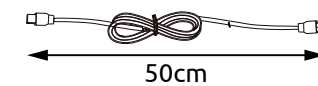

- D LED Tischleuchte
- GB LED table lamp
- F Lampe à poser LED
- I Lampada Tavolo a LED
- E Lámpara de sobremesa LED
- HR LED stolna lampa
- BIH LED stolna lampa
- SLO LED namizna svetilka
- SRB LED stona lampa
- FIN LED-pöytävalaisin
- N Bordlampe med LED
- LV LED galda lampa
- S LED-bordslampa
- CZ LED stolní svítidlo
- RUS Настольный светильник LED
- H LED asztali lámpa
- LT LED stalo šviestuvas
- SK LED stolové svietidlo
- NL LED tafellamp
- TR LED masa aydinlatmasi
- BY Уличный светильник, LED
- EST LED Laualamp
- PL LED lampa stolowa
- RO Veioza LED
- DK LED bordlampe
- IS LED bordlampi
- P Candeeiro de mesa LED
- BG LED настолна лампа

- LED
- on/off
- touch on/off
- continuous touch dimmer
- colour fixing
- 3 light steps 2700K
- USB charger
- AKKU incl.
- ~6-8 hours
- 185lm output