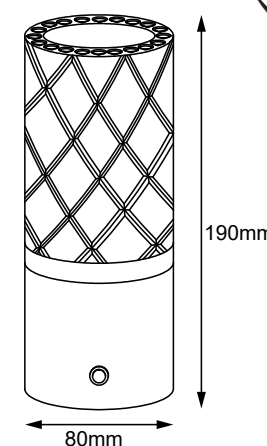

243 lm source

185 lm output

2.5 W LED incl.

2700 Kelvin

6500 Kelvin

4000 Kelvin

20.000h Lifetime

10.000x ON/OFF

Input 220-240V~ 50/60Hz

Output 5V

-20°C - +45°C

dimmable

Hg 0mg

Beam angle 120°

CRI≥80

Ø 50mm

- D LED Tischleuchte
- GB LED table lamp
- F Lampe à poser LED
- I Lampada Tavolo a LED
- E Lámpara de sobremesa LED
- HR LED stolna lampa
- BIH LED stolna lampa
- SLO LED namizna svetilka
- SRB LED stona lampa
- FIN LED-pöytävalaisin
- N Bordlampe med LED
- LV LED galda lampa
- S LED-bordslampa
- CZ LED stolní svítidlo
- RUS Настольный светильник LED
- H LED asztali lámpa
- LT LED stalo šviestuvas
- SK LED stolové svietidlo
- NL LED tafellamp
- TR LED masa aydinlatmasi
- BY Уличный светильник, LED
- EST LED Laualamp
- PL LED lampa stolowa
- RO Veioza LED
- DK LED bordlampe
- IS LED bordlampi
- P Candeeiro de mesa LED
- BG LED настолна лампа

- LED
- on/off
- touch on/off
- continuous touch dimmer
- colour fixing
- 3 light steps 2700K
- USB charger
- AKKU incl.
- ~6-8 hours
- 185lm output