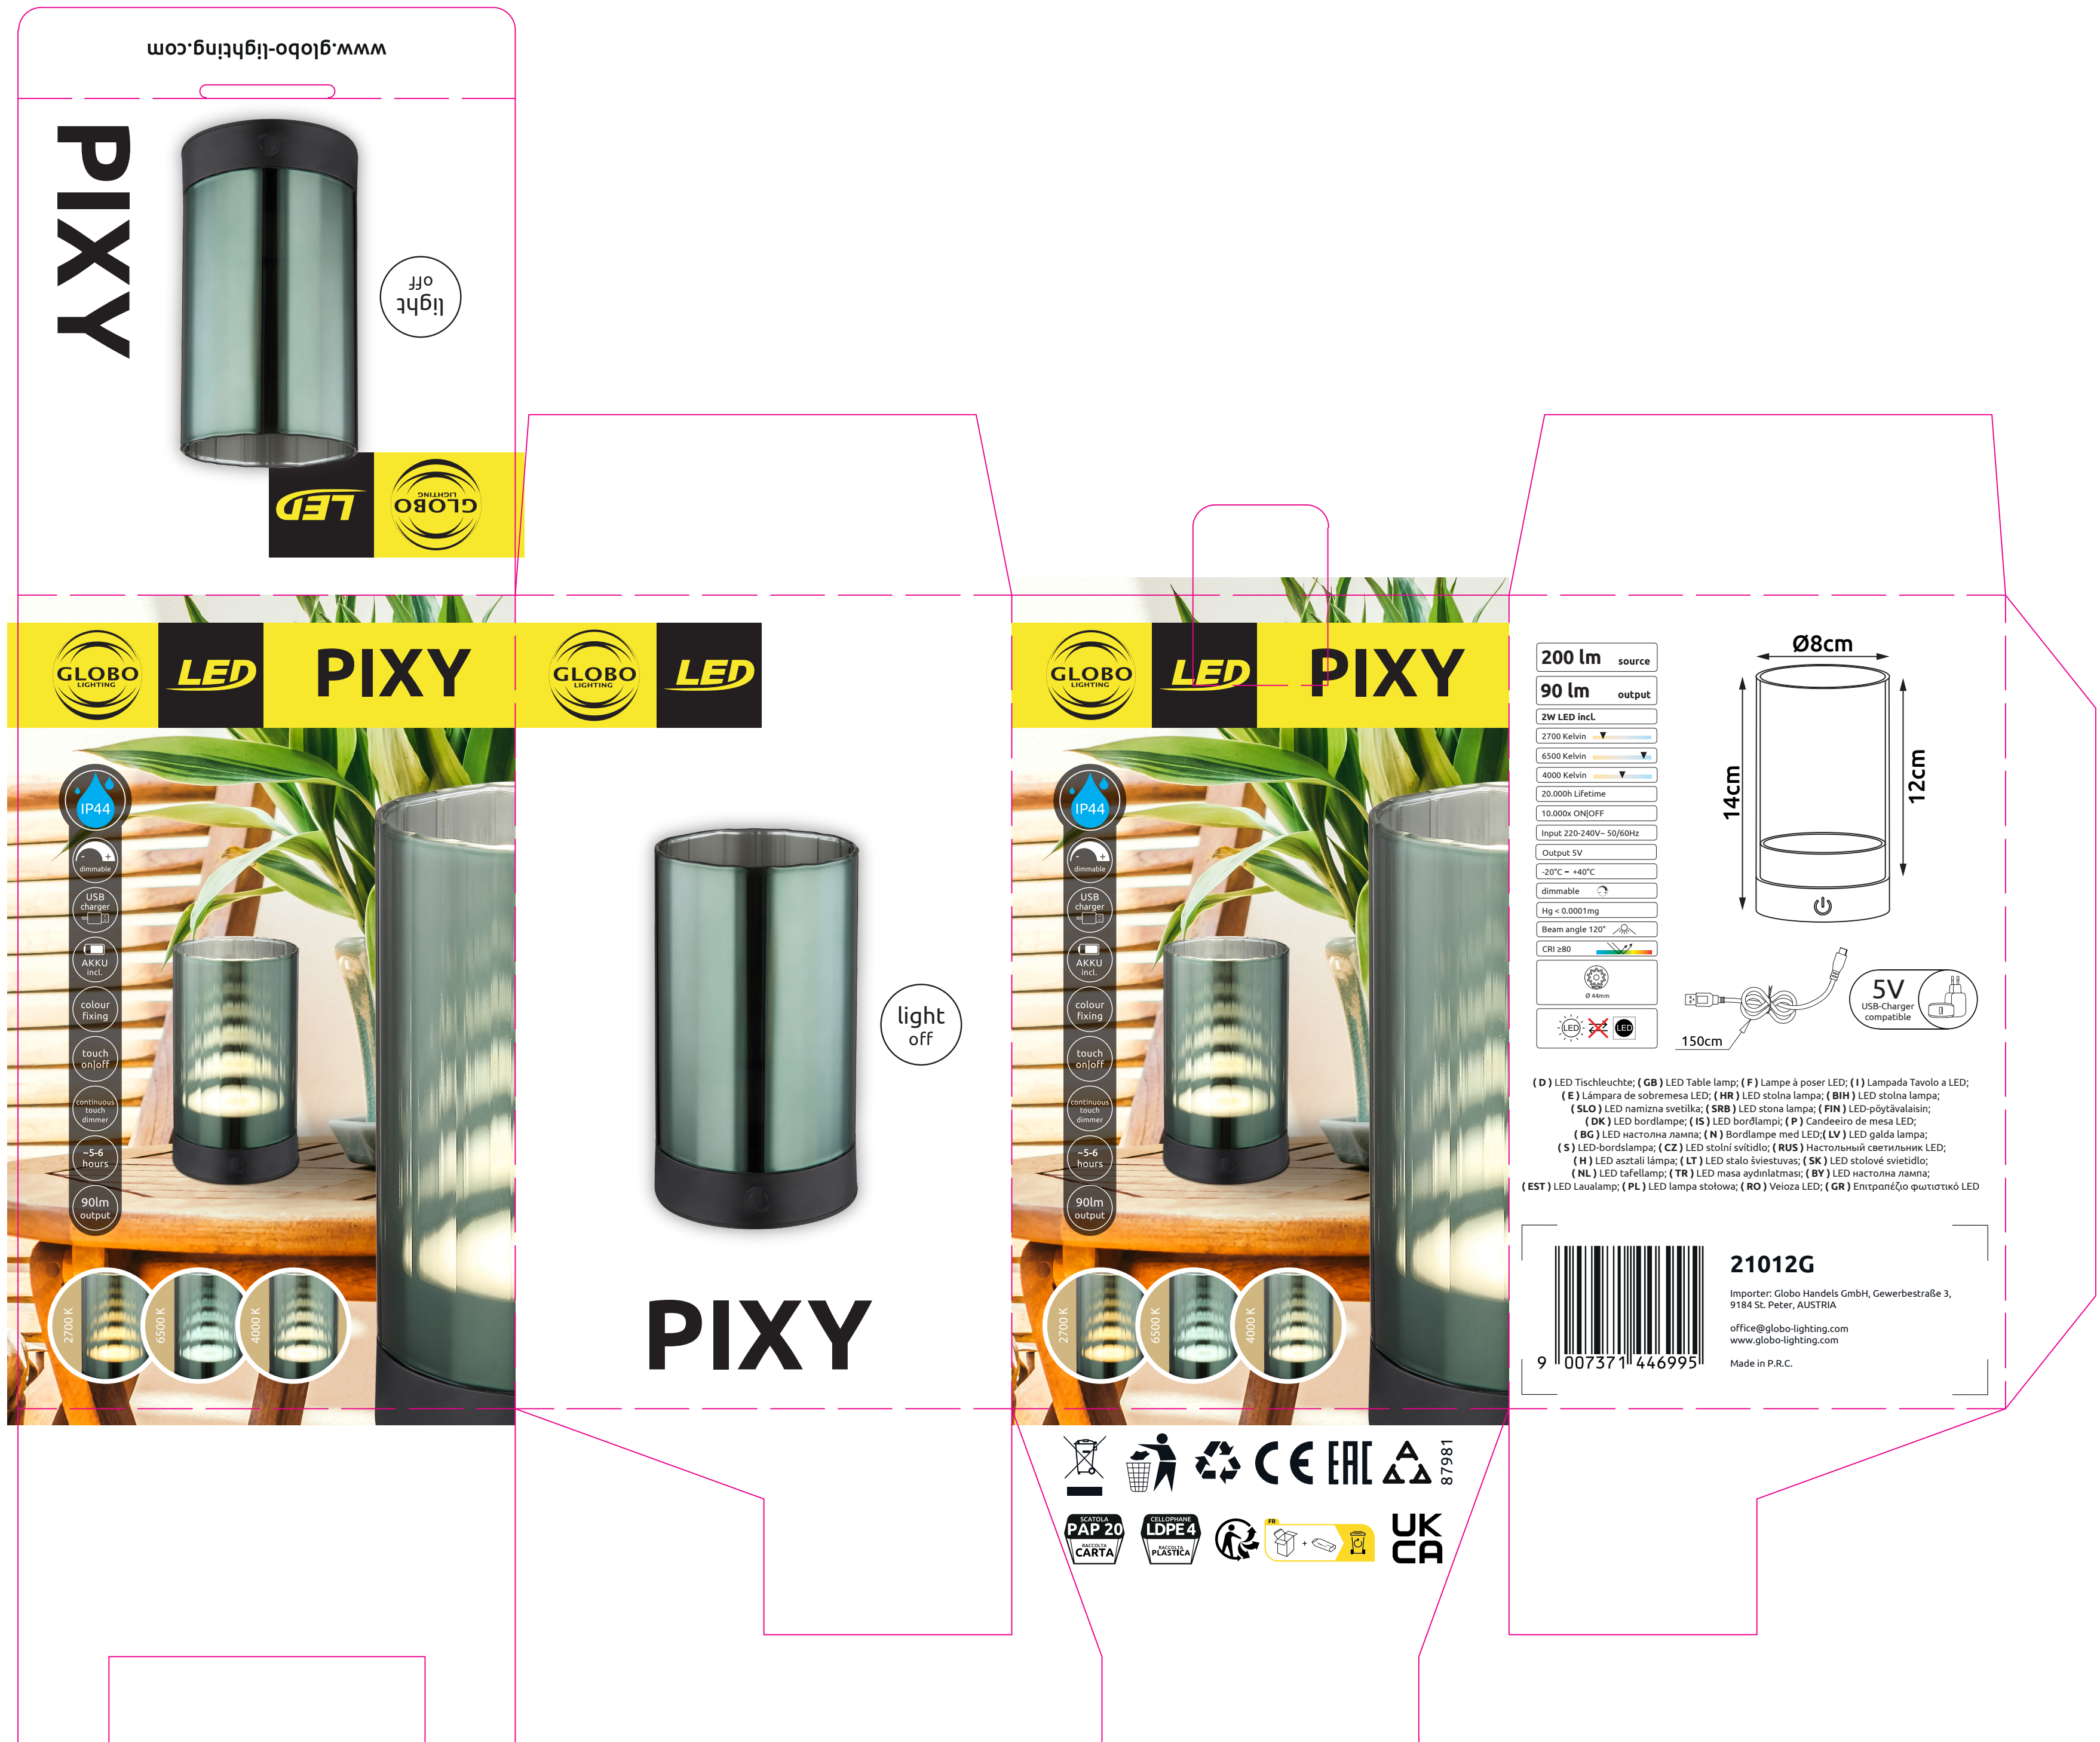

21012A/B/S/G

size:L110*W110*H180mm

www.globo-lighting.com

PIXY

light off

LED

PIXY

LED

LED

PIXY

200 lm source

90 lm output

2W LED incl.

2700 Kelvin

6500 Kelvin

4000 Kelvin

20,000h Lifetime

10,000x ON/OFF

Input 220-240V-50/60Hz

Output 5V

-20°C ~ +40°C

dimmiabile

Hg < 0.0001mg

Beam angle 120°

CRI ≥80

Ø40mm

150cm

5V USB-Charger compatible

21012G

Importer: Globo Handels GmbH, Gewerbestraße 3,
9184 St. Peter, AUSTRIA
office@globo-lighting.com
www.globo-lighting.com
Made in P.R.C.