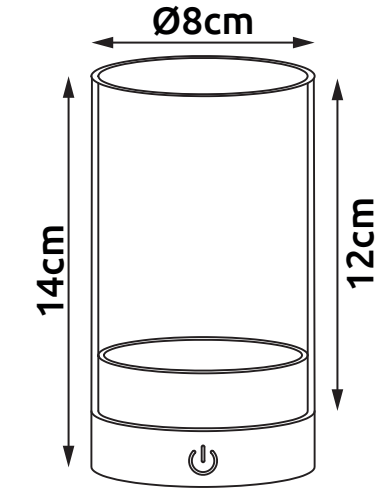

5V USB-Charger compatible

21012G

Importer: Globo Handels GmbH, Gewerbestraße 3,
9184 St. Peter, AUSTRIA
office@globo-lighting.com
www.globo-lighting.com
Made in P.R.C.