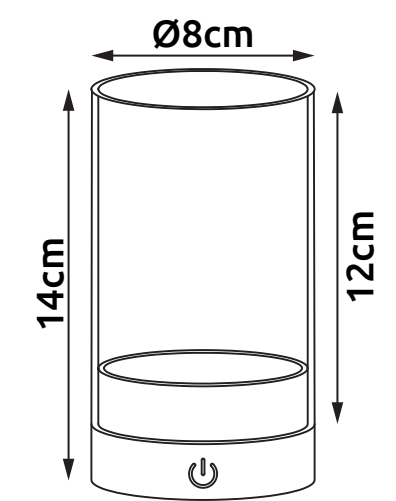

LED

PIXY

LED

LED

PIXY

200 lm	source
90 lm	output
2W LED incl.	
2700 Kelvin	▼
6500 Kelvin	▼
4000 Kelvin	▼
20.000h	LifeTime
10.000x	ON/OFF
Input 220-240V~50/60Hz	
Output 5V	
-20°C ~ +40°C	
dimmable	
Hg < 0.0001mg	
Beam angle 120°	
CRI ≥80	
Ø4mm	
150cm	

5V USB-Charger compatible

21012S

Importer: Globo Handels GmbH, Gewerbestraße 3, 9184 St. Peter, AUSTRIA

office@globo-lighting.com

www.globo-lighting.com

Made in P.R.C.