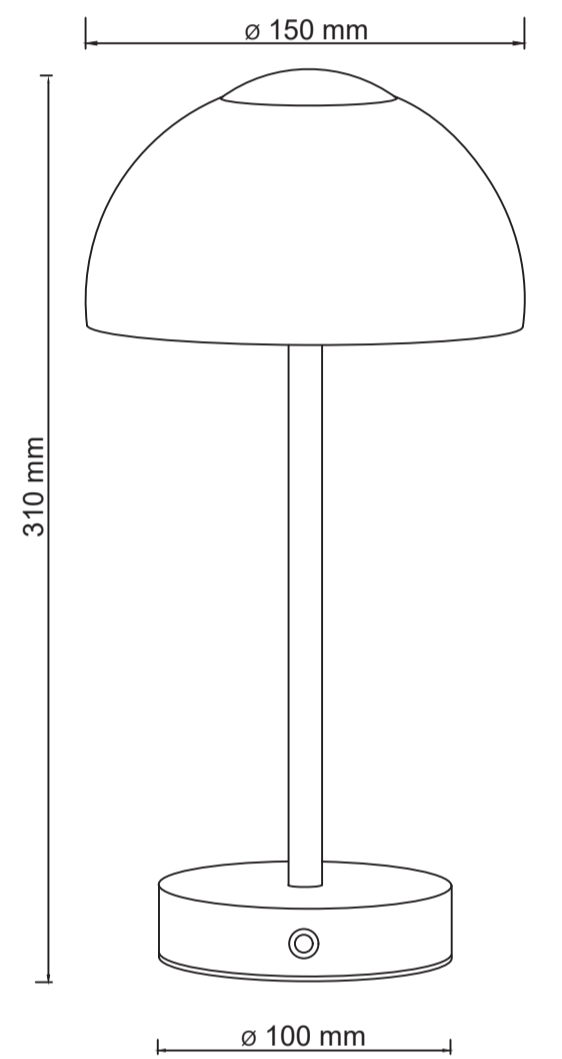

21014M
Importer: Globo Handels GmbH, Gewerbestraße 3,
9184 St. Peter, AUSTRIA
office@globo-lighting.com
www.globo-lighting.com
Made in P.R.C.