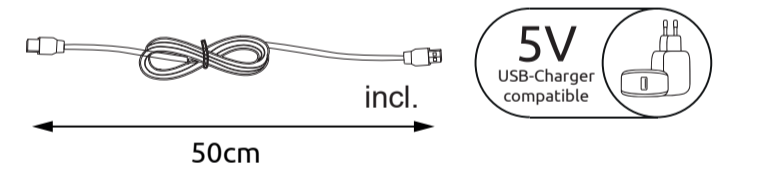

SARIMA

243 lm source
150 lm output
2.5W LED incl.
2700 Kelvin
6500 Kelvin
4000 Kelvin
20.000h Lifetime
10.000x ON/OFF
Input 220-240V~ 50/60Hz
Output 5V
-20°C ~ +45°C
dimmable
Hg 0mg
Beam angle 120°
CR12:80
50mm

21014M
Importer: Globo Handels GmbH, Gewerbestraße 3,
9184 St. Peter, AUSTRIA
office@globo-lighting.com
www.globo-lighting.com
Made in P.R.C.