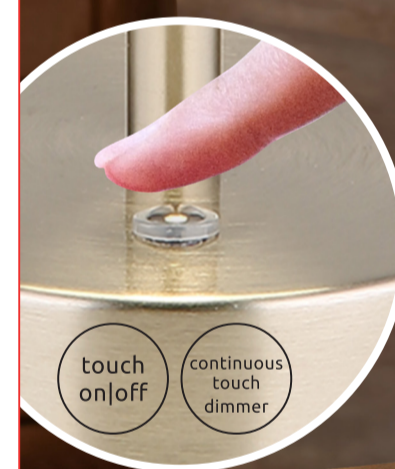

SARIMA

21014N_190 x 310 x 190mm

- on off
- colour fixing
- dimming
- AKKU incl.
- ~6-8 hours
- USB charger
- adapter excl.
- 150lm output

SARIMA

SARIMA

- on off
- colour fixing
- dimming
- AKKU incl.
- ~6-8 hours
- USB charger
- adapter excl.
- 150lm output

SARIMA

243 lm source

150 lm output

2.5W LED incl.

2700 Kelvin

6500 Kelvin

4000 Kelvin

20.000h Lifetime

10.000x ON/OFF

Input 220-240V~ 50/60Hz

Output 5V

-20°C ~ +45°C

dimming

Hg 0mg

Beam angle 120°

CRi>=90

Ø 50mm

5V USB-Charger compatible

21014N
Importer: Globo Handels GmbH, Gewerbestraße 3,
9184 St. Peter, AUSTRIA
office@globo-lighting.com
www.globo-lighting.com
Made in P.R.C.