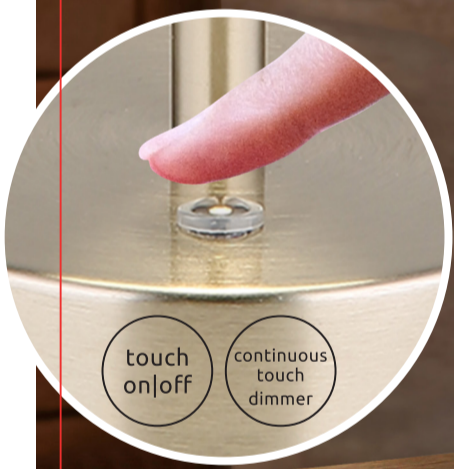

SARIMA

21014N_190 x 310 x 190mm

- on off
- colour fixing
- dimming
- AKKU incl.
- ~6-8 hours
- USB charger
- adapter excl.
- 150lm output

SARIMA

SARIMA

- on off
- colour fixing
- dimming
- AKKU incl.
- ~6-8 hours
- USB charger
- adapter excl.
- 150lm output

SARIMA

243 lm source

150 lm output

2.5W LED incl.

2700 Kelvin

6500 Kelvin

4000 Kelvin

20.000h Lifetime

10.000x ON/OFF

Input 220-240V~ 50/60Hz

Output 5V

-20°C ~ +45°C

dimming

Hg 0mg

Beam angle 120°

CRi>=90

Ø 50mm

5V USB-Charger compatible

21014N
Importer: Globo Handels GmbH, Gewerbestraße 3,
9184 St. Peter, AUSTRIA
office@globo-lighting.com
www.globo-lighting.com
Made in P.R.C.