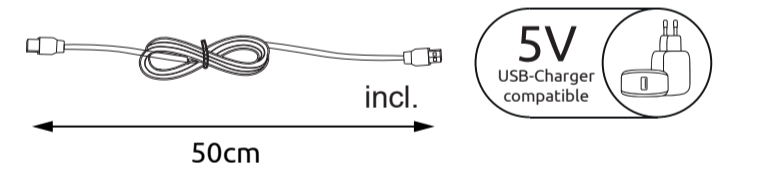

SARIMA

243 lm source

150 lm output

2.5W LED incl.

2700 Kelvin

6500 Kelvin

4000 Kelvin

20.000h Lifetime

10.000x ON/OFF

Input 220-240V~ 50/60Hz

Output 5V

-20°C ~ +45°C

dimming

Hg 0mg

Beam angle 120°

CRi>=90

Ø 50mm

5V USB-Charger compatible

21014N
Importer: Globo Handels GmbH, Gewerbestraße 3,
9184 St. Peter, AUSTRIA
office@globo-lighting.com
www.globo-lighting.com
Made in P.R.C.