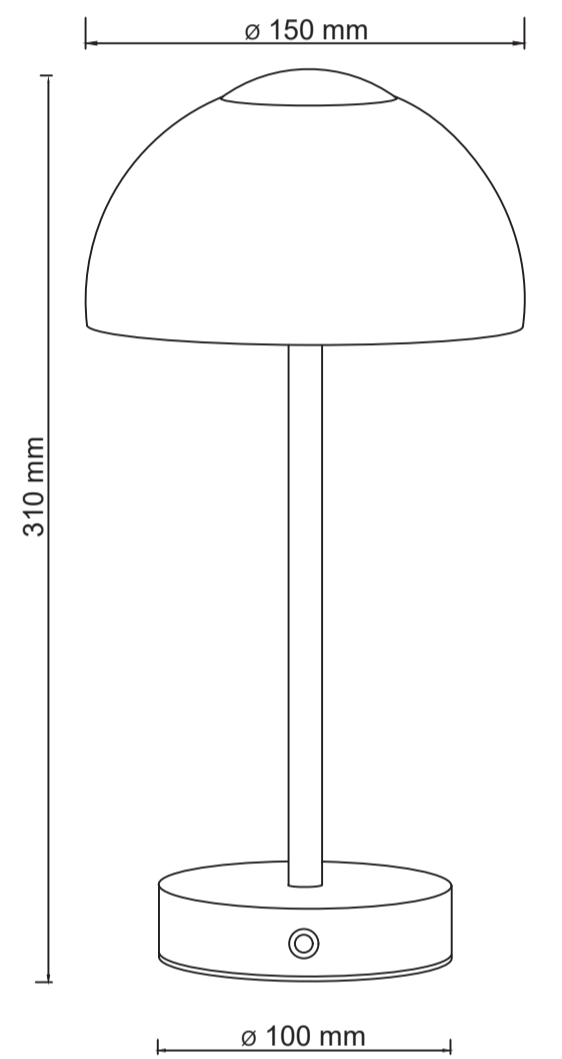

21014N
Importer: Globo Handels GmbH, Gewerbestraße 3,
9184 St. Peter, AUSTRIA
office@globo-lighting.com
www.globo-lighting.com
Made in P.R.C.