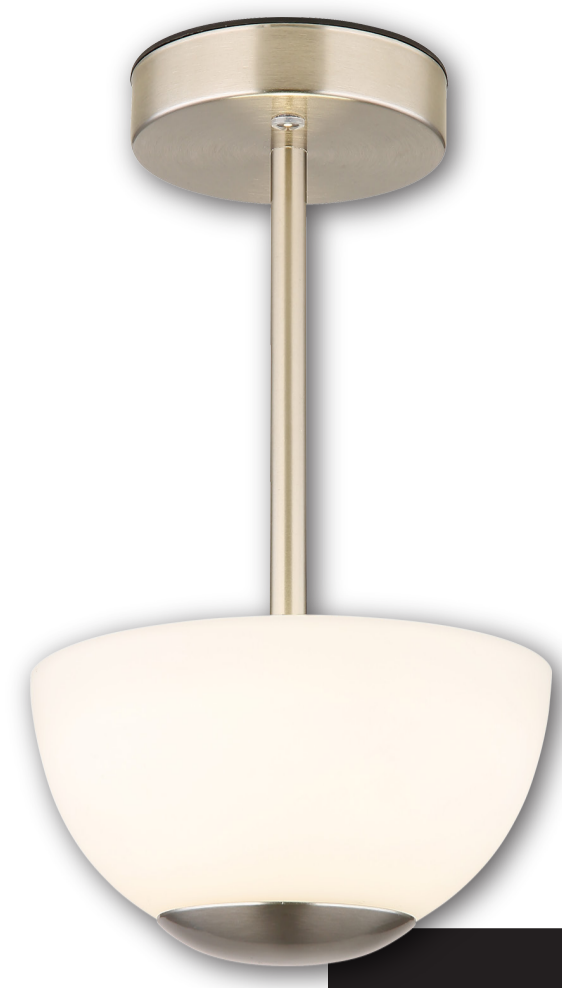

SARIMA

21014N_190 x 310 x 190mm