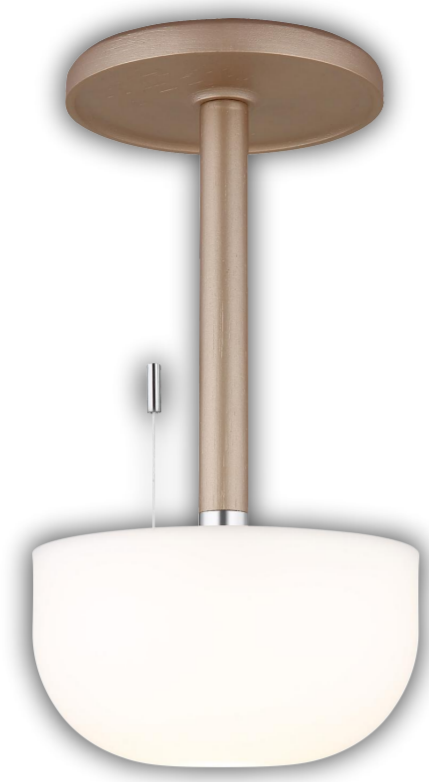

www.globo-lighting.com

# NORMAN