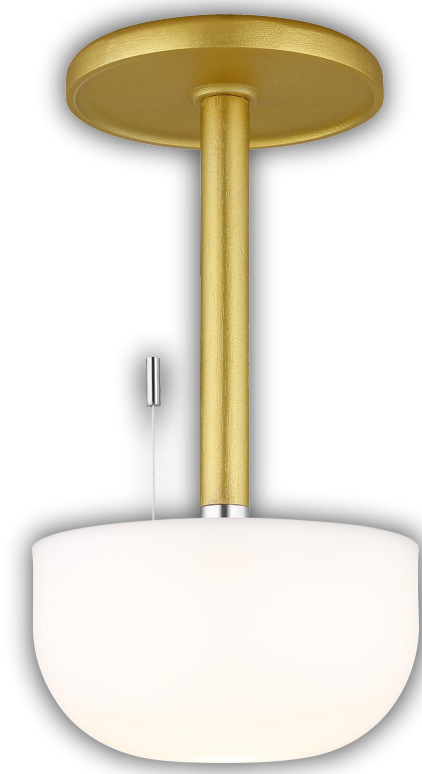

www.globo-lighting.com

NORMAN

- 80lm output
- colour fixing
- adapter excl.
- ~6-7 hours
- AKKU incl.
- IP44

NORMAN