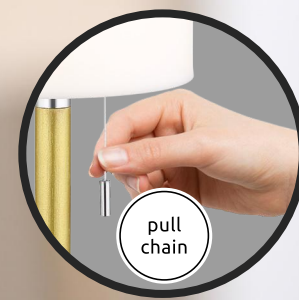

www.globo-lighting.com

NORMAN

- 80lm output
- colour fixing
- adapter excl.
- ~6-7 hours
- AKKU incl.
- IP44

NORMAN

NORMAN

- 80lm output
- colour fixing
- adapter excl.
- ~6-7 hours
- AKKU incl.
- IP44

NORMAN

97 lm source

80 lm output

1.5W LED incl.

3000 Kelvin

4200 Kelvin

6000 Kelvin

25.000h Lifetime

10.000x ON/OFF

Input 220-240V~50/60Hz

Output 3.7V

-10°C ~ +40°C

not dimmable

Hg < 0.0001mg

Beam angle 120°

CRIs80

- (D) LED Tischleuchte; (GB) LED table lamp;
- (F) Lampe à poser LED; (I) Lampada Tavolo a LED;
- (E) Lámpara de sobremesa LED; (HR) LED stolna lampa;
- (BIH) LED stolna lampa; (SLO) LED namizna svetilka;
- (SRB) LED stona lampa; (FIN) LED-pöytävalaisin;
- (DK) LED bordlampe; (IS) LED bordlámpa;
- (P) Candeeiro de mesa LED; (BG) LED настолна лампа;
- (N) Bordlampe med LED; (LV) LED galda lampa;
- (S) LED-bordslampa; (CZ) LED stolní svítidlo;
- (RUS) Настольный светильник LED; (H) LED asztali lámpa;
- (LT) LED stalo šviestuvus; (SK) LED stolové svietidlo;
- (NL) LED tafellamp;

21016M