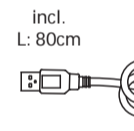

www.globo-lighting.com

POLIMI

21017NS_110 mm x 170 mm x 110 mm

touch on/off

- memory function
- RGB colour fixing
- RGB colour change
- AKKU incl.
- ~4-6 hours
- USB charger
- adapter excl.

POLIMI

POLIMI

touch on/off

- memory function
- RGB colour fixing
- RGB colour change
- AKKU incl.
- ~4-6 hours
- USB charger
- adapter excl.

POLIMI

incl. 1 x RGB LED 0.6 W 3.7 V, RGB

- (D) LED Tischleuchte; (GB) LED table lamp; (F) Lampe à poser LED;
- (I) Lampada Tavolo a LED; (E) Lámpara de sobremesa LED;
- (HR) LED stolna lampa; (BIH) LED stolna lampa; (SLO) LED namizna svetilka;
- (SRB) LED stona lampa; (FIN) LED-pöytävalaisin; (DK) LED bordlampe;
- (IS) LED bordlampa; (P) Candeieiro de mesa LED; (BG) LED настолна лампа;
- (N) Bordlampe med LED; (LV) LED galda lampa; (S) LED-bordslampa;
- (CZ) LED stolní svítidlo; (RUS) Настольный светильник LED;
- (H) LED asztali lámpa; (LT) LED stalo šviestuvas; (SK) LED stolové svietidlo;
- (NL) LED tafellamp; (TR) LED masa aydinlatmasi; (BY) LED настольна лампа;
- (EST) LED Laualamp; (PL) LED lampa stołowa; (RO) Veioza LED;
- (GR) Επιτραπέζιο φωτιστικό LED

21017NS

office@globo-lighting.com

www.globo-lighting.com

Made in P.R.C.