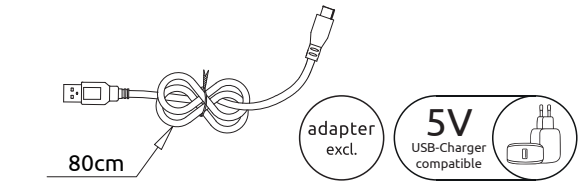

21019B_85x355x85mm

www.globo-lighting.com

POLINA

GLOBO LIGHTING LED

Incl. 1 x LED 1.2W 5V, 2000K/7000K/3500K

POLINA

190 lm source

1x 1.2W LED incl.

2000 Kelvin

7000 Kelvin

3500 Kelvin

15.000h Lifetime

10.000x ON/OFF

Input 220-240V-50/60Hz

Output 5V

-20°C ~ +40°C

dimmable

Hg < 0.0001mg

Beam angle 120°

CR1-80

Ø60mm

LED

CE ENEC UKCA

RoHS REACH

UKCA

85x85x355mm