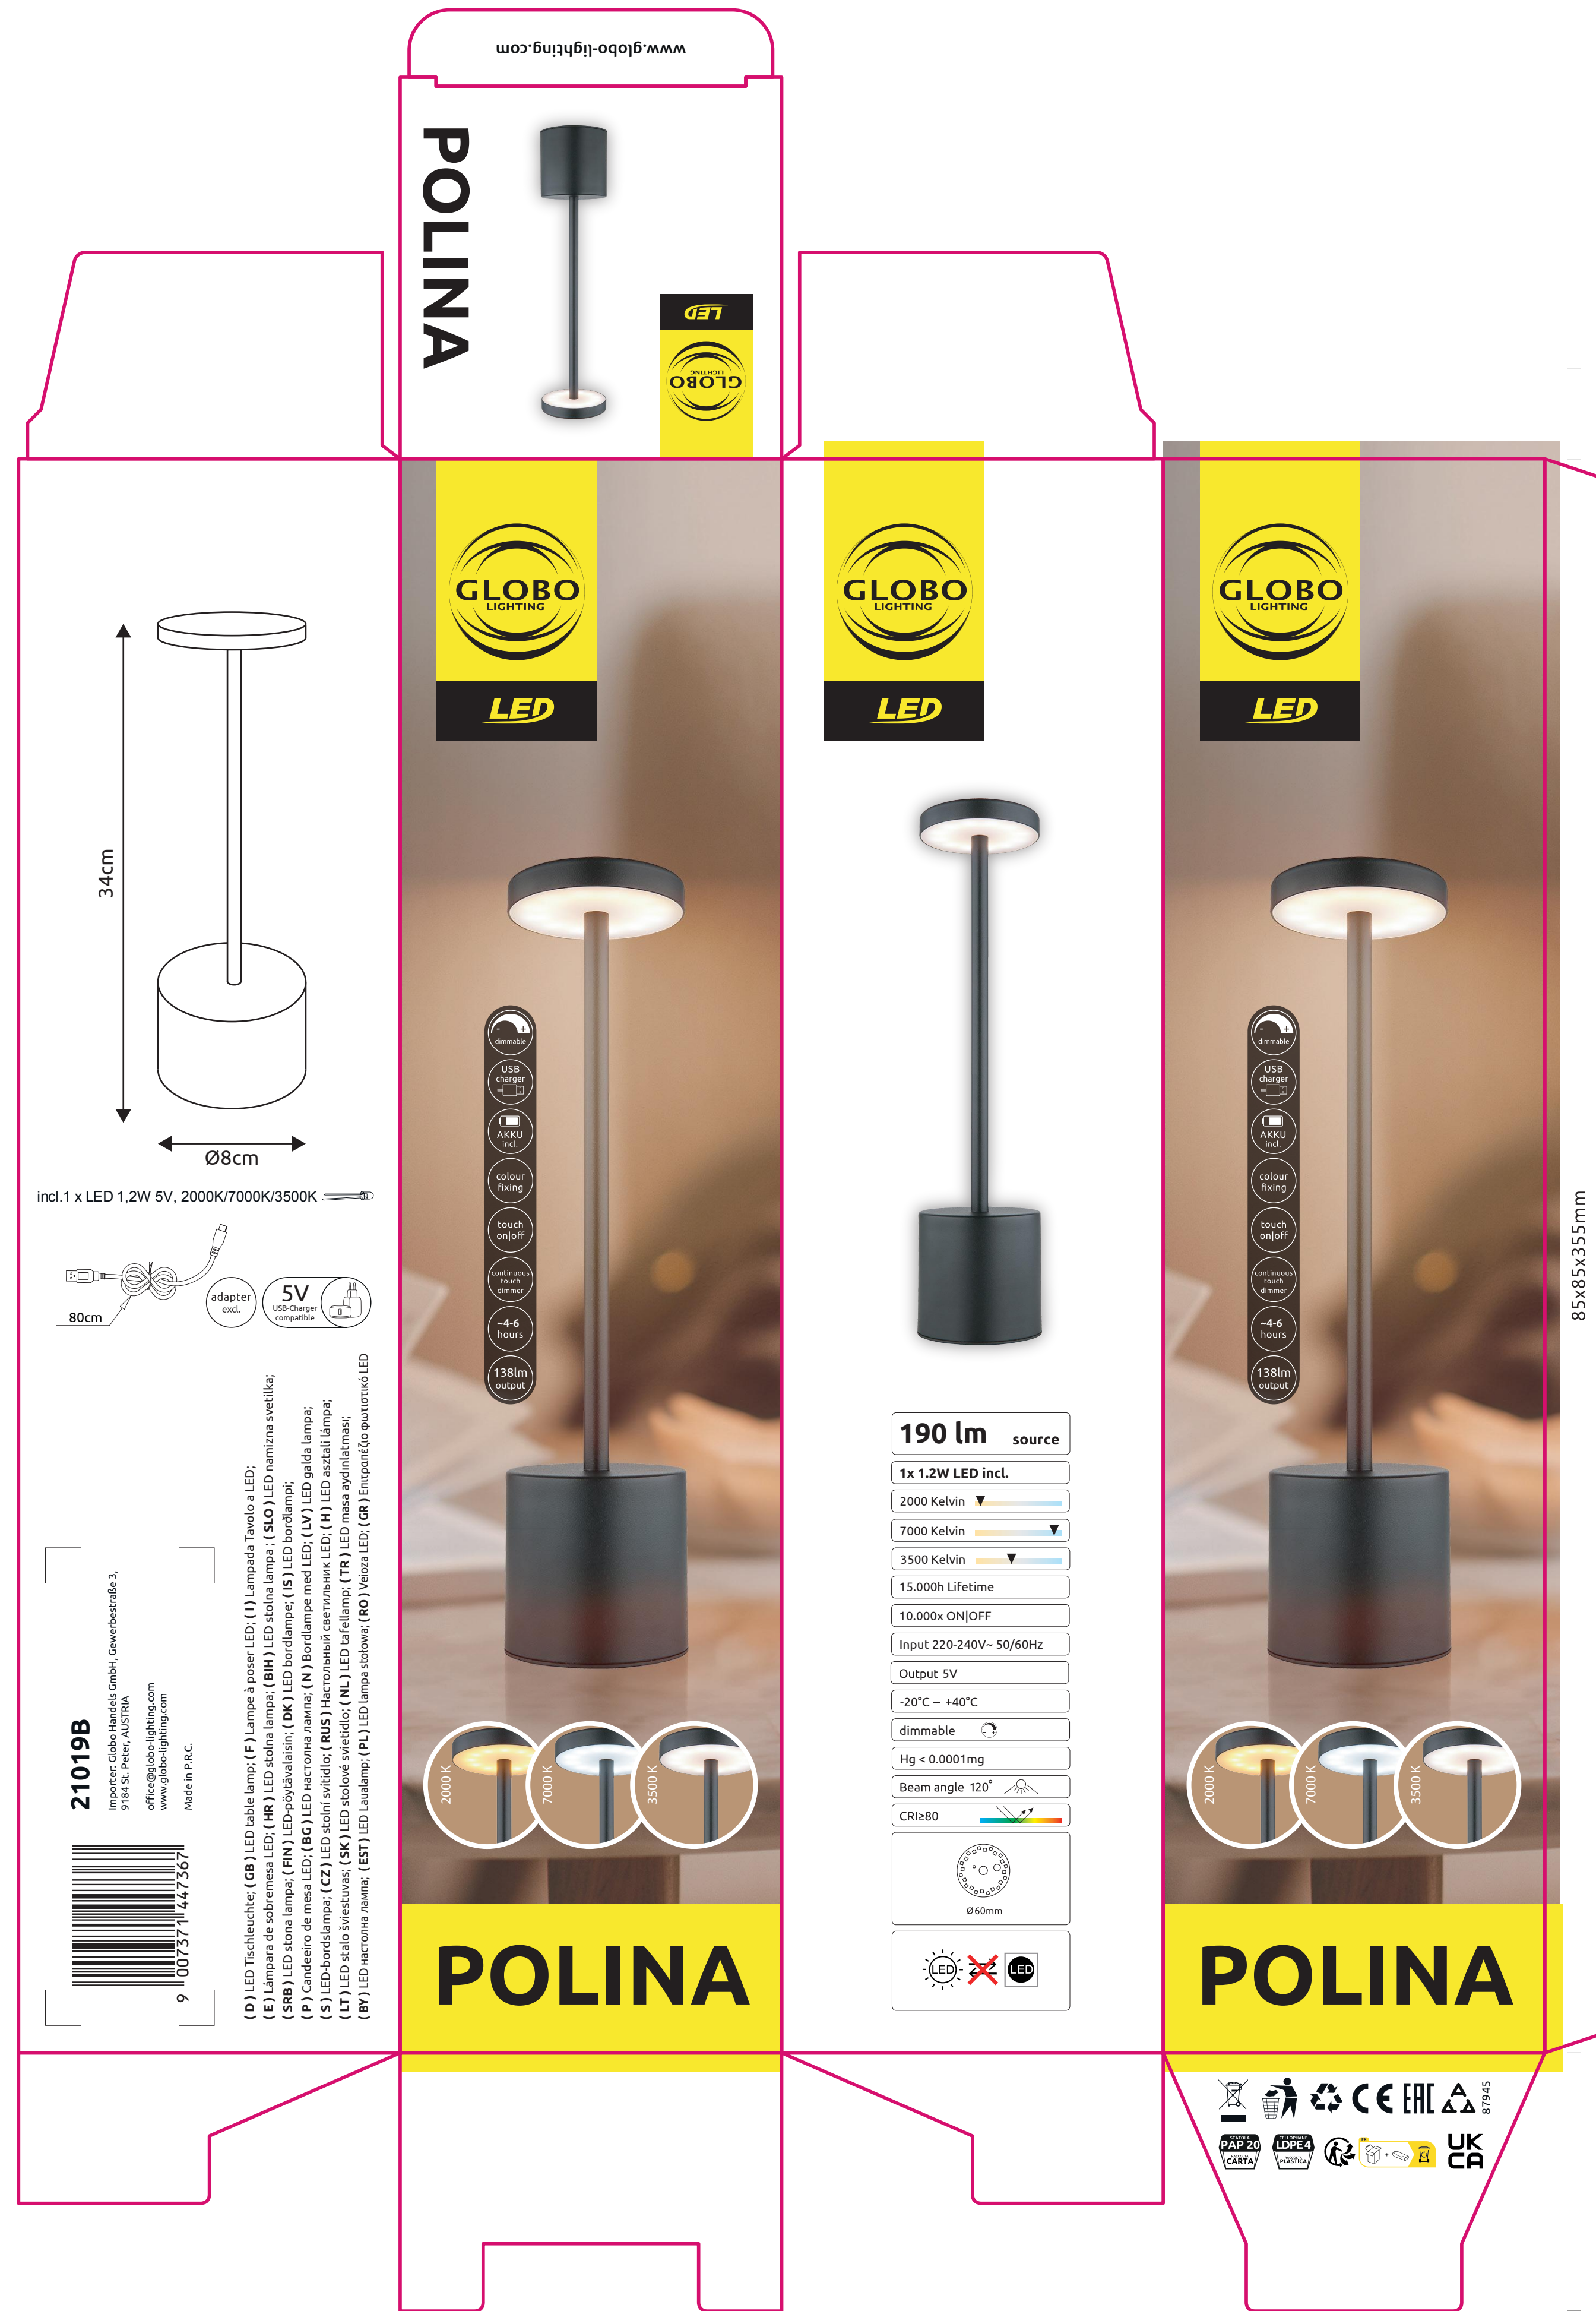

21019B_85x355x85mm

www.globo-lighting.com

POLINA

GLOBO LIGHTING LED