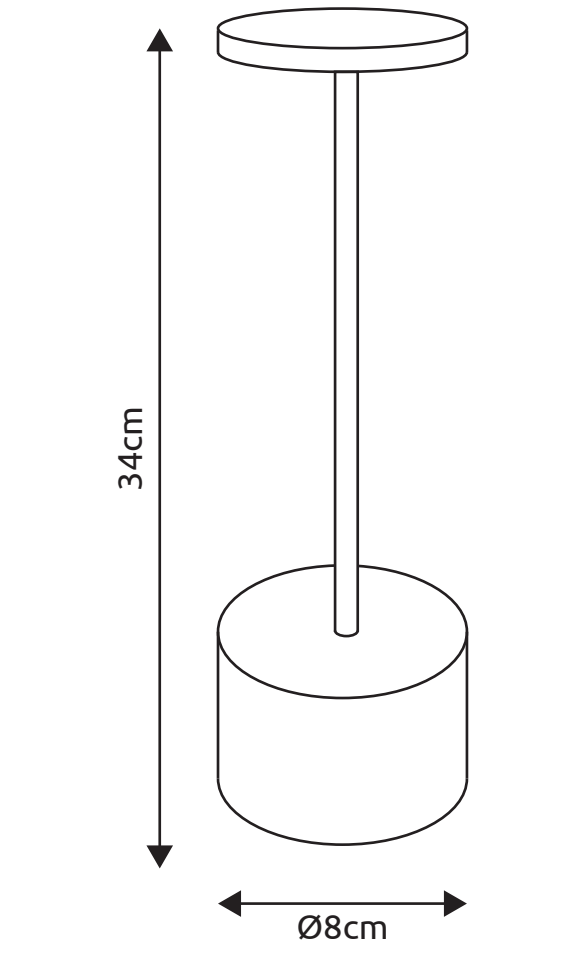

Incl. 1 x LED 1.2W 5V, 2000K/7000K/3500K