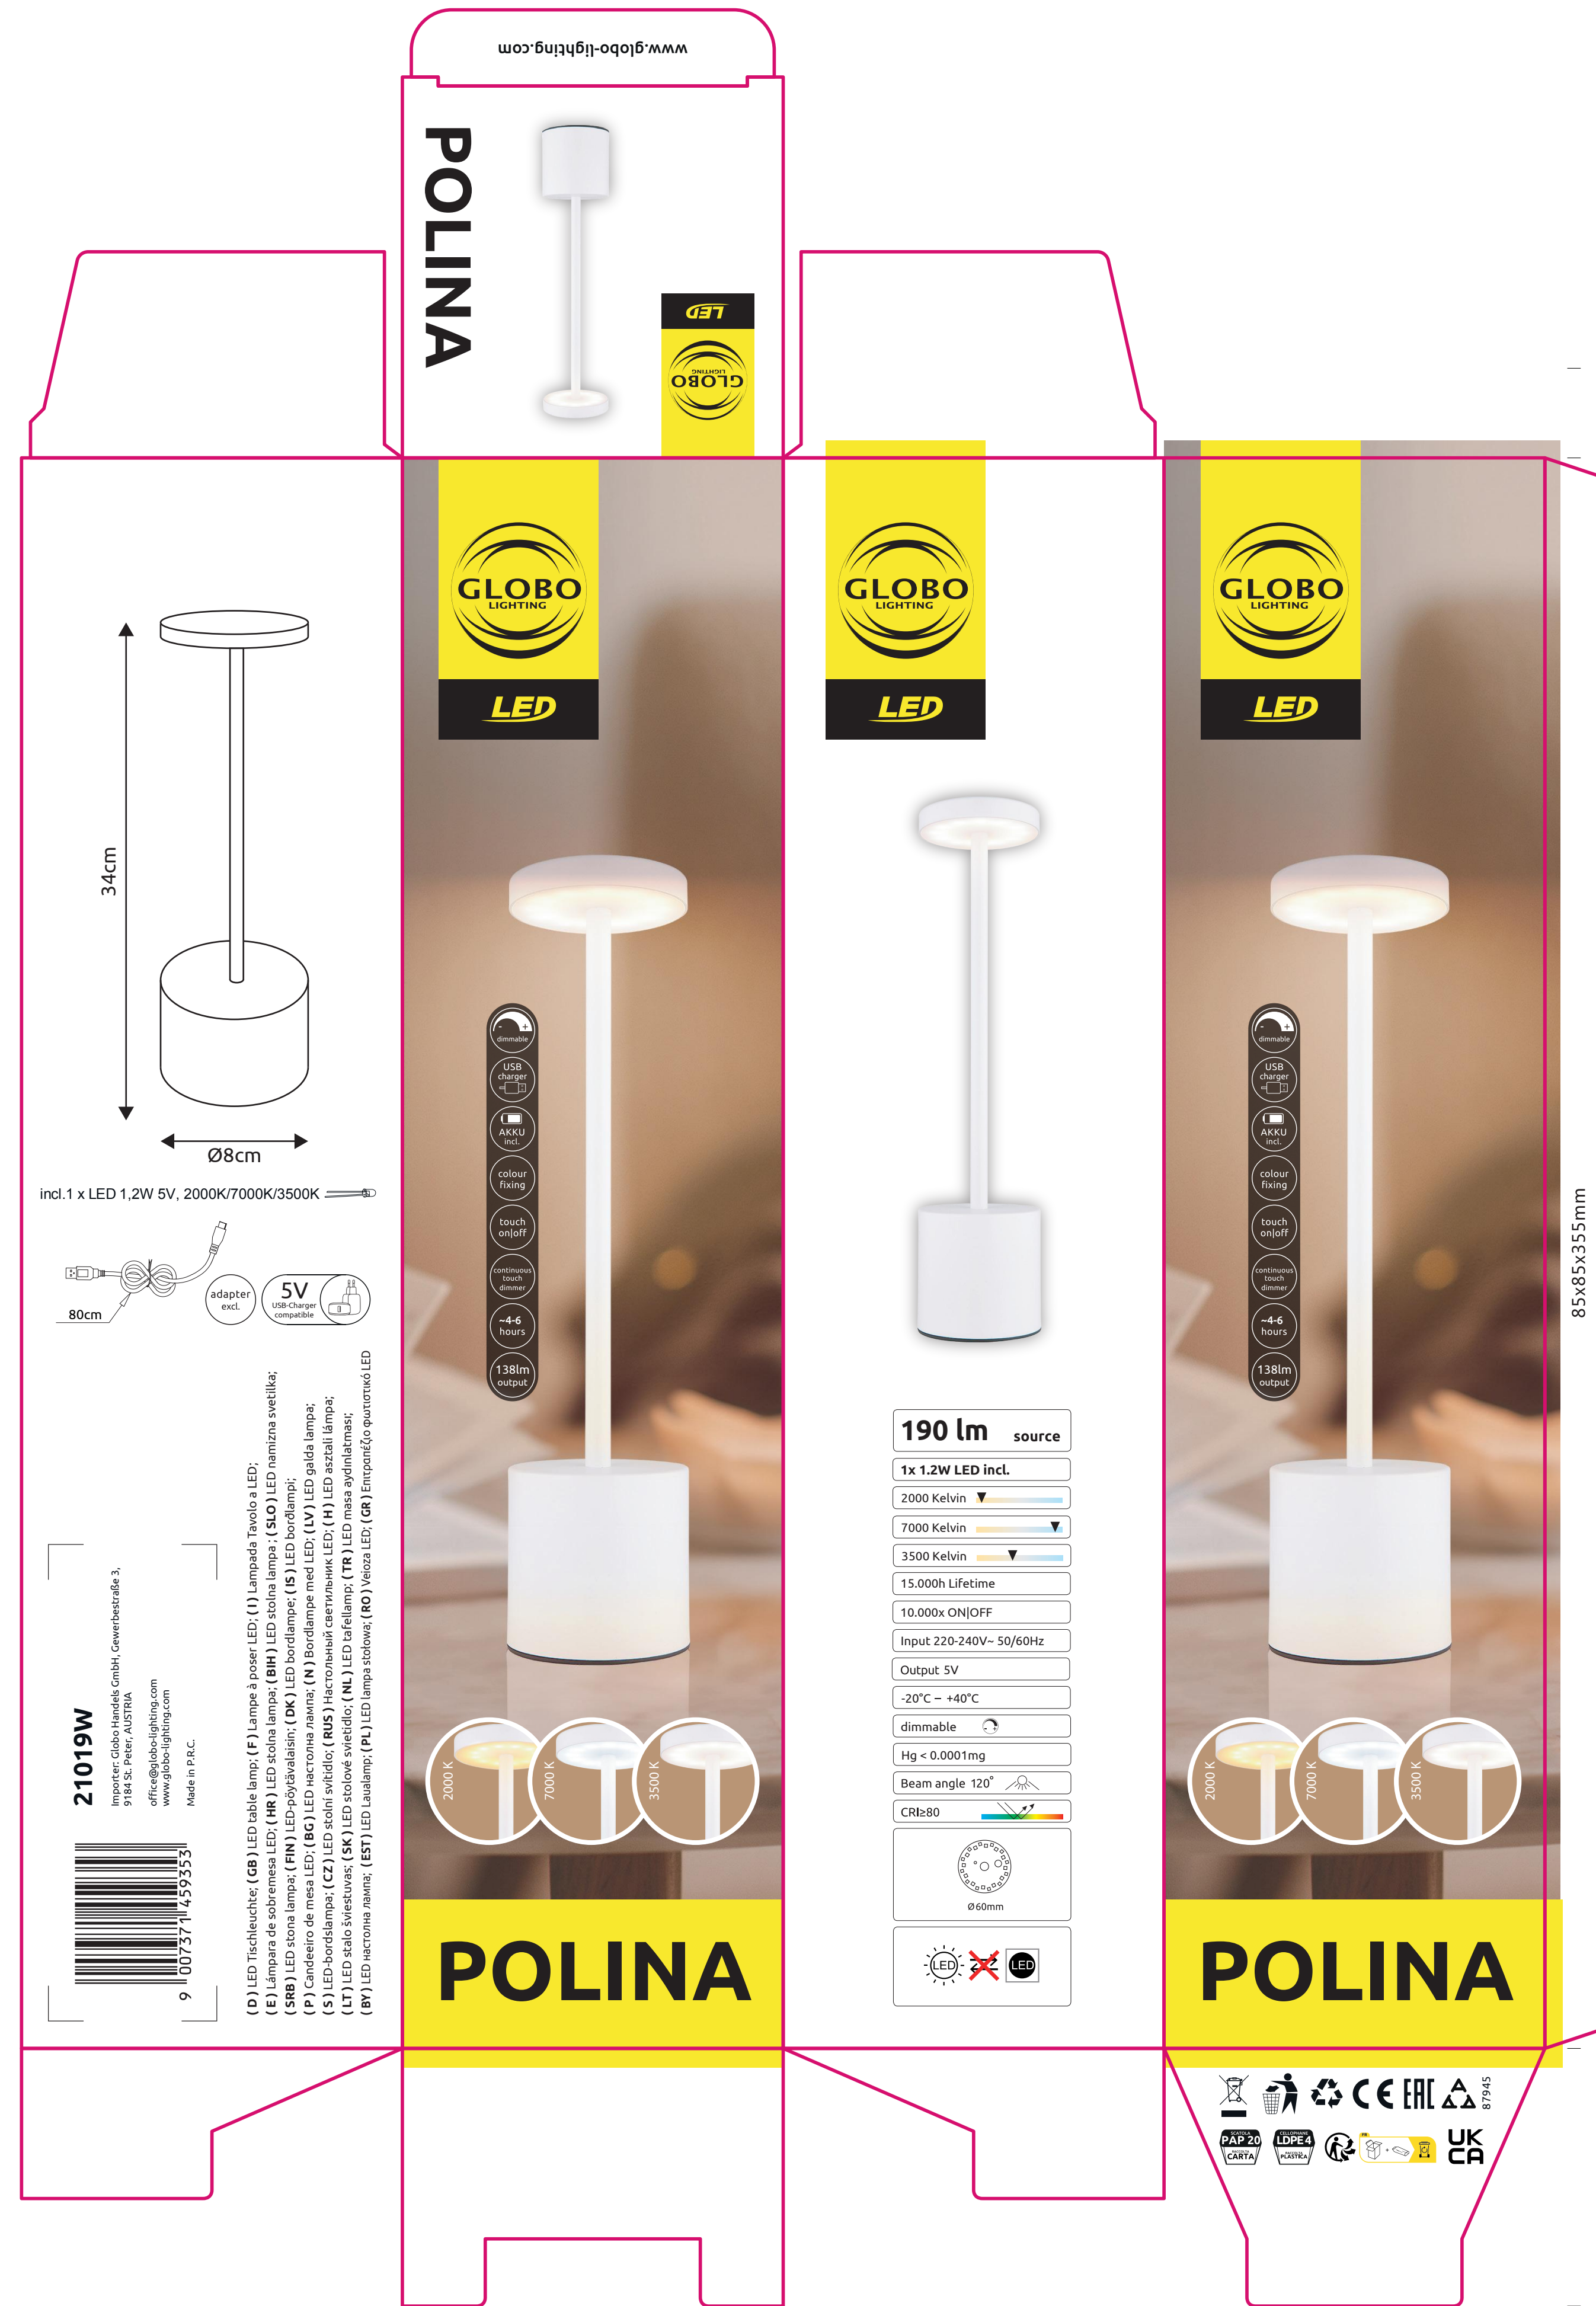

21019W_85x355x85mm

www.globo-lighting.com

POLINA

LED

GLOBO LIGHTING

Incl. 1 x LED 1.2W 5V, 2000K/7000K/3500K

21019W

9 10073714 293531

www.globo-lighting.com

Made in P.R.C.

- dimmable
- USB charger
- AKKU
- colour temp
- touch control
- remote control
- 4-6 hours
- 138lm output

POLINA