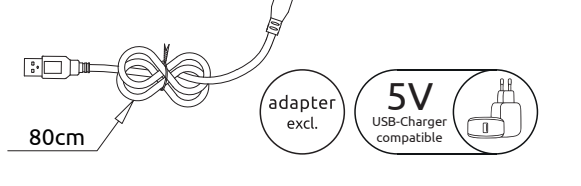

21019W

9 10073714 293531

www.globo-lighting.com

Made in P.R.C.

- dimmable
- USB charger
- AKKU
- colour temp
- touch control
- remote control
- 4-6 hours
- 138lm output