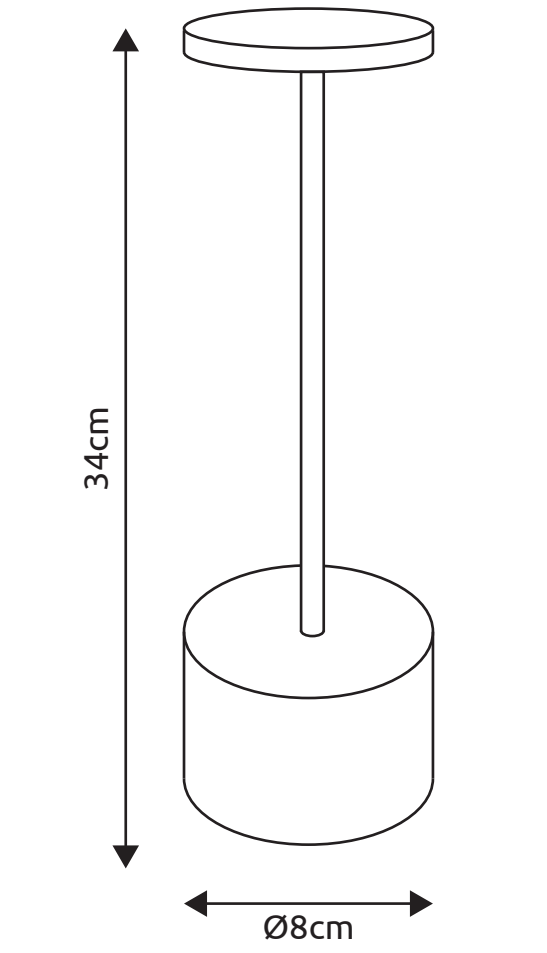

Incl. 1 x LED 1.2W 5V, 2000K/7000K/3500K

21019W

9 10073714 293531

www.globo-lighting.com

Made in P.R.C.

- dimmable
- USB charger
- AKKU
- colour temp
- touch control
- remote control
- 4-6 hours
- 138lm output

POLINA