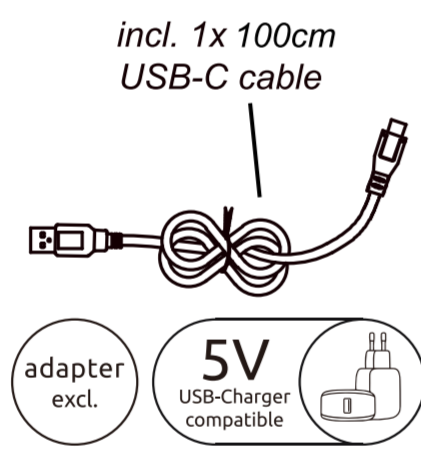

21025A_165x293x165mm

- 250 lm source
- 100 lm output
- 2.5W LED incl.
- 2700 Kelvin
- 4500 Kelvin
- 6500 Kelvin
- 20.000h Lifetime
- 10.000x ON/OFF
- Input 220-240V~ 50/60Hz
- Output 3.7V
- -20°C ~ +40°C
- dimnable
- Hg < 0.0001mg
- Beam angle 120°
- CRI ≥80
- Ø61mm
- LED

21025A
Importer: Globo Handels GmbH, Gewerbestraße 3,
9184 St. Peter, AUSTRIA
office@globo-lighting.com
www.globo-lighting.com
Made in P.R.C.