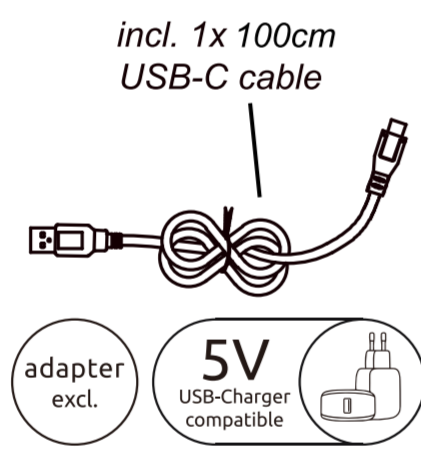

21025C_165x293x165mm

- 250 lm source
- 100 lm output
- 2.5W LED incl.
- 2700 Kelvin
- 4500 Kelvin
- 6500 Kelvin
- 20.000h Lifetime
- 10.000x ON/OFF
- Input 220-240V~ 50/60Hz
- Output 3.7V
- -20°C ~ +40°C
- dimnable
- Hg < 0.0001mg
- Beam angle 120°
- CRI ≥80
- Ø61mm
- LED

21025C
Importer: Globo Handels GmbH, Gewerbestraße 3,
9184 St. Peter, AUSTRIA
office@globo-lighting.com
www.globo-lighting.com
Made in P.R.C.