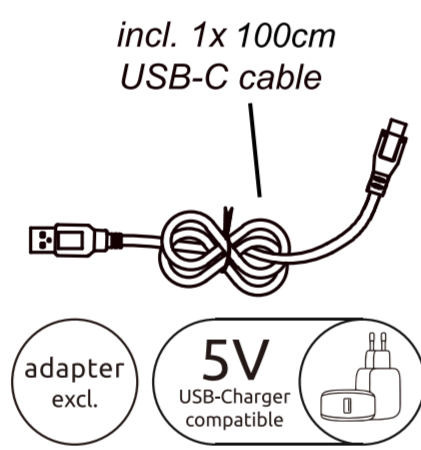

21025S_165x293x165mm

- 250 lm source
- 100 lm output
- 2.5W LED incl.
- 2700 Kelvin
- 4500 Kelvin
- 6500 Kelvin
- 20.000h Lifetime
- 10.000x ON/OFF
- Input 220-240V~ 50/60Hz
- Output 3.7V
- -20°C ~ +40°C
- dimnable
- Hg < 0.0001mg
- Beam angle 120°
- CRI ≥80
- Ø 61mm
- LED

21025S
Importer: Globo Handels GmbH, Gewerbestraße 3,
9184 St. Peter, AUSTRIA
office@globo-lighting.com
www.globo-lighting.com
Made in P.R.C.