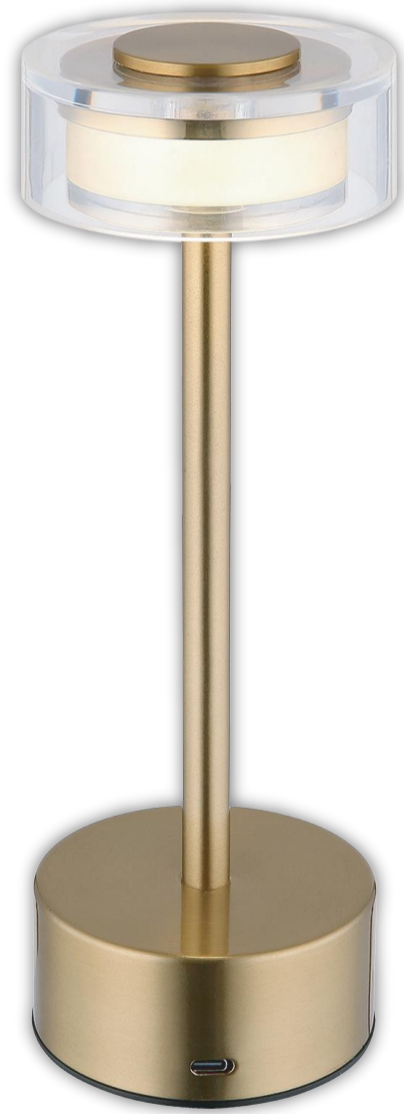

www.globo-lighting.com

SHIRA

21026M_85x240x85mm

LED

LED

LED

LED

- dimmiabile
- USB charger
- AKKU incl.
- colour fixing
- touch on/off
- continuous touch dimmer
- ~6-8 hours
- adapter excl.
- 108lm output

- dimmiabile
- USB charger
- AKKU incl.
- colour fixing
- touch on/off
- continuous touch dimmer
- ~6-8 hours
- adapter excl.
- 108lm output

243 lm source

108 lm output

2.5W LED incl.

2700 Kelvin

6500 Kelvin

Beam angle 120°

CRi>80

- (D) LED Tischleuchte; (GB) LED table lamp; (F) Lampe à poser LED;
- (I) Lampada Tavolo a LED; (E) Lámpara de sobremesa LED;
- (HR) LED stolna lampa; (BIH) LED stolna lampa;
- (SLO) LED namizna svetilka; (SRB) LED stona lampa;
- (FIN) LED-pöytävalaisin; (DK) LED bordlampe;
- (IS) LED bordlampa; (P) Candeeiro de mesa LED;
- (BG) LED настолна лампа; (N) Bordlampe med LED;
- (LV) LED galda lampa; (S) LED-bordslampa;
- (CZ) LED stolní svítidlo; (RUS) Настольный светильник LED;
- (H) LED asztali lámpa; (LT) LED stalo šviestuvus;
- (SK) LED stolové svietidlo; (NL) LED tafellamp;
- (TR) LED masa aydinlatmasi; (BY) LED настолна лампа;
- (EST) LED Laualamp; (PL) LED lampa stołowa; (RO) Veioza LED;
- (GR) Επιτραπέζιο φωτιστικό LED