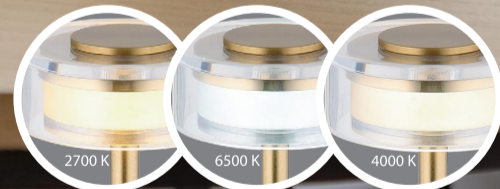

www.globo-lighting.com

SHIRA

21026M_85x240x85mm

LED

LED

LED

LED

- dimmiabile
- USB charger
- AKKU incl.
- colour fixing
- touch on/off
- continuous touch dimmer
- ~6-8 hours
- adapter excl.
- 108lm output

- dimmiabile
- USB charger
- AKKU incl.
- colour fixing
- touch on/off
- continuous touch dimmer
- ~6-8 hours
- adapter excl.
- 108lm output

243 lm source

108 lm output

2.5W LED incl.

2700 Kelvin

6500 Kelvin

4000 Kelvin

20.000h Lifetime

10.000x ON/OFF

Input 220-240V~ 50/60Hz

Output 5V

-20°C ~ +40°C

dimmiabile

Hg < 0.0001mg

Beam angle 120°

CRi>80

- (D) LED Tischleuchte; (GB) LED table lamp; (F) Lampe à poser LED;
- (I) Lampada Tavolo a LED; (E) Lámpara de sobremesa LED;
- (HR) LED stolna lampa; (BIH) LED stolna lampa;
- (SLO) LED namizna svetilka; (SRB) LED stona lampa;
- (FIN) LED-pöytävalaisin; (DK) LED bordlampe;
- (IS) LED bordlampa; (P) Candeeiro de mesa LED;
- (BG) LED настолна лампа; (N) Bordlampe med LED;
- (LV) LED galda lampa; (S) LED-bordslampa;
- (CZ) LED stolní svítidlo; (RUS) Настольный светильник LED;
- (H) LED asztali lámpa; (LT) LED stalo šviestuvus;
- (SK) LED stolové svietidlo; (NL) LED tafellamp;
- (TR) LED masa aydinlatmasi; (BY) LED настолна лампа;
- (EST) LED Laualamp; (PL) LED lampa stołowa; (RO) Veioza LED;
- (GR) Επιτραπέζιο φωτιστικό LED

21026M
Importer: Globo Handels GmbH, Gewerbestraße 3,
9184 St. Peter, AUSTRIA
office@globo-lighting.com
www.globo-lighting.com
Made in P.R.C.