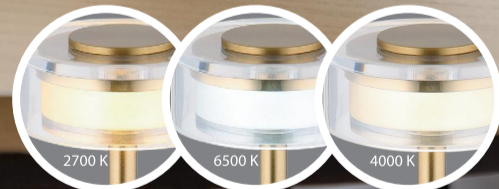

www.globo-lighting.com

SHIRA

21026M_85x240x85mm

LED

LED

LED

LED

- dimmiabile
- USB charger
- AKKU incl.
- colour fixing
- touch on/off
- continuous touch dimmer
- ~6-8 hours
- adapter excl.
- 108lm output