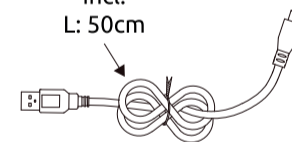

incl. L: 50cm