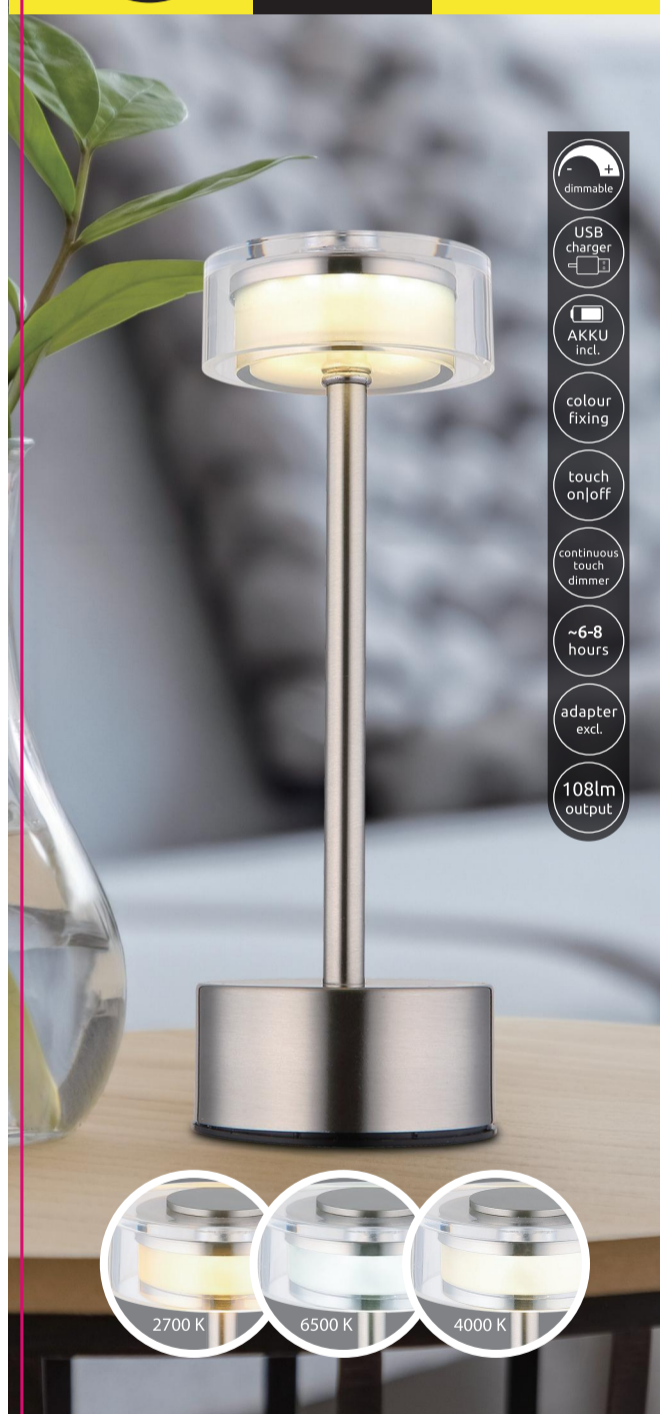

- dimmable
- USB charger
- AKKU incl.
- colour fixing
- touch on/off
- continuous touch dimmer
- ~6-8 hours
- adapter excl.
- 108lm output