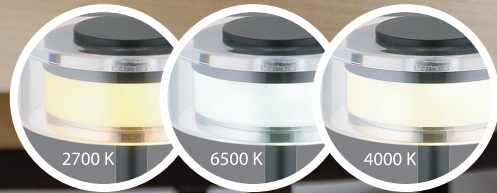

www.globo-lighting.com

SHIRA

21026S_85x240x85mm

LED

LED

LED

LED

- dimmiabile
- USB charger
- AKKU incl.
- colour fixing
- touch on/off
- continuous touch dimmer
- ~6-8 hours
- adapter excl.
- 108lm output

SHIRA

SHIRA

- dimmiabile
- USB charger
- AKKU incl.
- colour fixing
- touch on/off
- continuous touch dimmer
- ~6-8 hours
- adapter excl.
- 108lm output

SHIRA

- 243 lm source
- 108 lm output
- 2.5W LED incl.
- 2700 Kelvin
- 6500 Kelvin
- 4000 Kelvin
- 20.000h Lifetime
- 10.000x ON/OFF
- Input 220-240V - 50/60Hz
- Output 5V
- 20°C - +40°C
- dimmiabile
- Hg < 0.0001mg
- Beam angle 120°
- CRi>80
- Ø 44mm
- LED
- adapter excl.
- 5V USB-Charger compatible