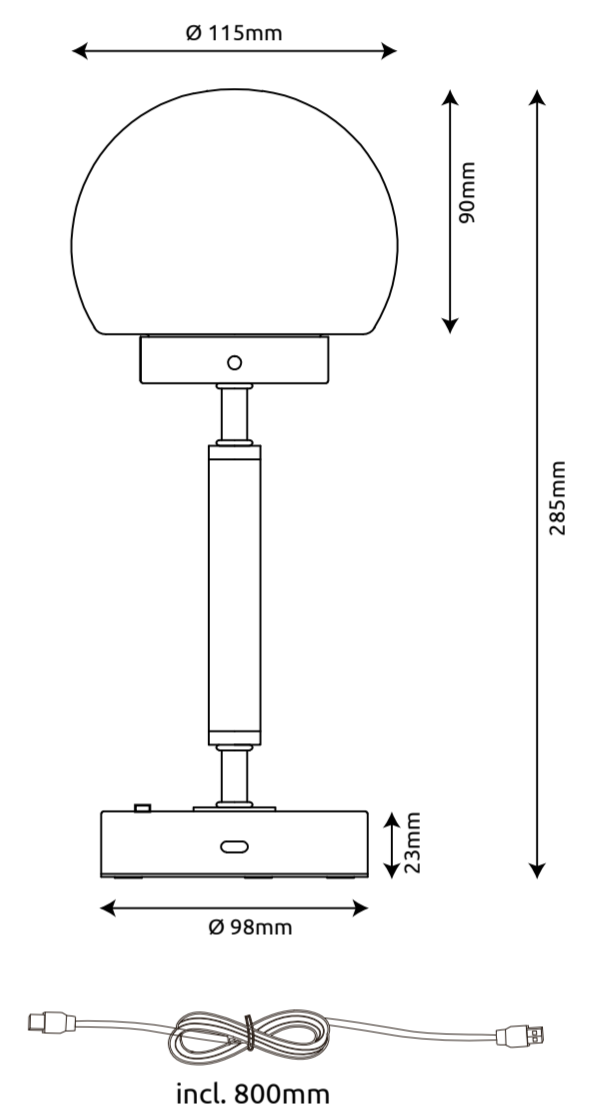

160x160x330mm

www.globo-lighting.com

HAKU

- dimmable
- USB charger
- AKKU incl.
- colour fixing
- 3 light steps 2700K
- ~6-8 hours
- 136lm output

HAKU

HAKU

- dimmable
- USB charger
- AKKU incl.
- colour fixing
- 3 light steps 2700K
- ~6-8 hours
- 136lm output

HAKU

- 243 lm source
- 136 lm output
- 2.5W LED incl.
- 2700 Kelvin
- 6500 Kelvin
- 4000 Kelvin
- 20.000h Lifetime
- 10.000x ON/OFF
- Input 220-240V~ 50/60Hz
- Output 5V
- 20°C - +40°C
- dimmable
- Hg < 0.0001mg
- Beam angle 120°
- CRI≥80

- LED 50mm
- LED
- adapter excl.
- 5V USB-charger compatible

- (D) LED Tischleuchte; (GB) LED table lamp; (F) Lampe à poser LED;
- (I) Lampada Tavolo a LED; (E) Lámpara de sobremesa LED; (HR) LED stolna lamp;
- (BIH) LED stolna lamp; (SLO) LED namizna svetilka; (SRB) LED stona lamp;
- (FIN) LED-pöytävalaisin; (DK) LED bordlampe; (IS) LED bordlampe;
- (P) Candeeiro de mesa LED; (BG) LED настолна лампа; (N) Bordlampe med LED;
- (LV) LED galda lamp; (S) LED-bordslampa; (CZ) LED stolní svítidlo;
- (RUS) Настольный светильник LED; (H) LED asztali lámpa;
- (LT) LED stalo šviestuvas; (SK) LED stolové svietidlo; (NL) LED tafellamp;
- (TR) LED masa aydınlatması; (BY) LED настолна лампа; (EST) LED laualamp;
- (PL) LED lampa stolowa; (RO) Veioza LED; (GR) Επιτραπέζιο φωτιστικό LED