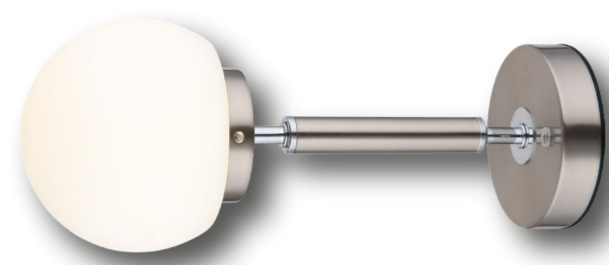

160x160x330mm

www.globo-lighting.com

HAKU

- dimmable
- USB charger
- AKKU incl.
- colour fixing
- 3 light steps 2700K
- ~6-8 hours
- 136lm output

HAKU

HAKU

- dimmable
- USB charger
- AKKU incl.
- colour fixing
- 3 light steps 2700K
- ~6-8 hours
- 136lm output

HAKU

- 243 lm source
- 136 lm output
- 2.5W LED incl.
- 2700 Kelvin
- 6500 Kelvin
- 4000 Kelvin
- 20.000h Lifetime
- 10.000x ON/OFF
- Input 220-240V~ 50/60Hz
- Output 5V
- 20°C - +40°C
- dimmable
- Hg < 0.0001mg
- Beam angle 120°
- CRI≥80