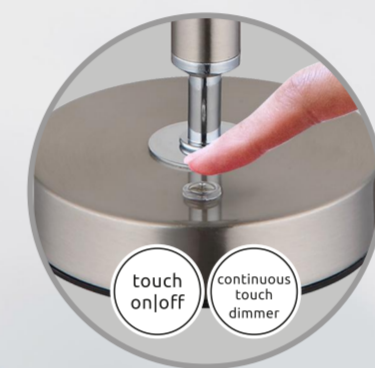

160x160x330mm

www.globo-lighting.com

HAKU

- dimmable
- USB charger
- AKKU incl.
- colour fixing
- 3 light steps 2700K
- ~6-8 hours
- 136lm output

HAKU

HAKU

- dimmable
- USB charger
- AKKU incl.
- colour fixing
- 3 light steps 2700K
- ~6-8 hours
- 136lm output

- LED 50mm
- LED
- adapter excl.
- 5V USB-charger compatible

- (D) LED Tischleuchte; (GB) LED table lamp; (F) Lampe à poser LED;
- (I) Lampada Tavolo a LED; (E) Lámpara de sobremesa LED; (HR) LED stolna lamp;
- (BIH) LED stolna lamp; (SLO) LED namizna svetilka; (SRB) LED stona lamp;
- (FIN) LED-pöytävalaisin; (DK) LED bordlampe; (IS) LED bordlampe;
- (P) Candeeiro de mesa LED; (BG) LED настолна лампа; (N) Bordlampe med LED;
- (LV) LED galda lamp; (S) LED-bordslampa; (CZ) LED stolní svítidlo;
- (RUS) Настольный светильник LED; (H) LED asztali lámpa;
- (LT) LED stalo šviestuvas; (SK) LED stolové svietidlo; (NL) LED tafellamp;
- (TR) LED masa aydınlatması; (BY) LED настолна лампа; (EST) LED laualamp;
- (PL) LED lampa stolowa; (RO) Veioza LED; (GR) Επιτραπέζιο φωτιστικό LED