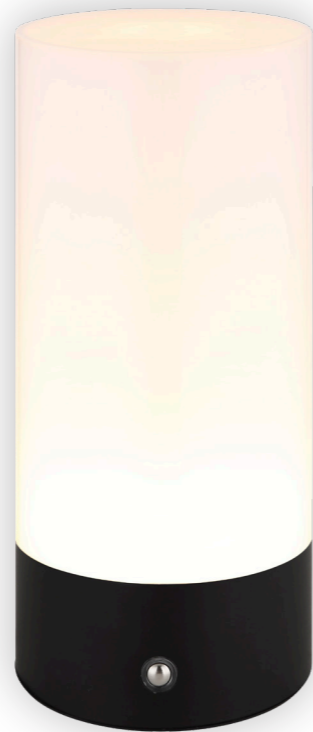

LEX

10 x 19.8 x 9.5 cm

LEX

LEX

160 lm	source
100 lm	output
1.8W LED incl.	
2900 Kelvin	
20.000h Lifetime	
10.000x ON/OFF	
Input 220-240V~ 50/60Hz	
Output 3.7V	
-20°C ~ +40°C	
not dimmable	
Hg < 0.0001mg	
Beam angle 120°	
CRI≥80	
5x3cm	

( D ) LED Tischleuchte; ( GB ) LED table lamp; ( F ) Lampe à poser LED;  
 ( I ) Lampada Tavolo a LED; ( E ) Lámpara de sobremesa LED; ( HR ) LED stolna  
 lamp; ( BIH ) LED stolna lamp; ( SLO ) LED namizna svetilka; ( SRB ) LED stona  
 lamp; ( FIN ) LED-pöytävalaisin; ( DK ) LED bordlampe;  
 ( IS ) LED bordlamp; ( P ) Candeieiro de mesa LED; ( BG ) LED настолна лампа;  
 ( N ) Bordlampe med LED; ( LV ) LED galda lamp; ( S ) LED-bordslamp;  
 ( CZ ) LED stolní svítidlo; ( RU ) Настольный светильник LED;  
 ( H ) LED asztali lámpa; ( LT ) LED stalo šviestuvai; ( SK ) LED stolové svietidlo;  
 ( NL ) LED tafellamp; ( TR ) LED masa aydinlatmasi; ( BY ) LED настольна лампа;  
 ( EST ) LED Laualamp; ( PL ) LED lampa stotowa; ( RO ) Veioza LED;  
 ( GR ) Επιτραπέζιο φωτιστικό LED