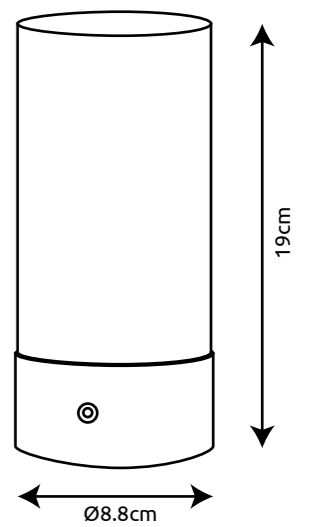

LEX

10 x 19.8 x 9.5 cm

LEX

LEX

160 lm	source
100 lm	output
1.8W LED incl.	
2900 Kelvin	
20.000h Lifetime	
10.000x ON/OFF	
Input 220-240V~ 50/60Hz	
Output 3.7V	
-20°C ~ +40°C	
not dimmable	
Hg < 0.0001mg	
Beam angle 120°	
CRI≥80	
5x3cm	

( D ) LED Tischleuchte; ( GB ) LED table lamp; ( F ) Lampe à poser LED;  
 ( I ) Lampada Tavolo a LED; ( E ) Lámpara de sobremesa LED; ( HR ) LED stolna  
 lamp; ( BIH ) LED stolna lamp; ( SLO ) LED namizna svetilka; ( SRB ) LED stona  
 lamp; ( FIN ) LED-pöytävalaisin; ( DK ) LED bordlampe;  
 ( IS ) LED bordlamp; ( P ) Candeieiro de mesa LED; ( BG ) LED настолна лампа;  
 ( N ) Bordlampe med LED; ( LV ) LED galda lamp; ( S ) LED-bordslamp;  
 ( CZ ) LED stolní svítidlo; ( RU ) Настольный светильник LED;  
 ( H ) LED asztali lámpa; ( LT ) LED stalo šviestuvai; ( SK ) LED stolové svietidlo;  
 ( NL ) LED tafellamp; ( TR ) LED masa aydinlatmasi; ( BY ) LED настольна лампа;  
 ( EST ) LED Laualamp; ( PL ) LED lampa stotowa; ( RO ) Veioza LED;  
 ( GR ) Επιτραπέζιο φωτιστικό LED