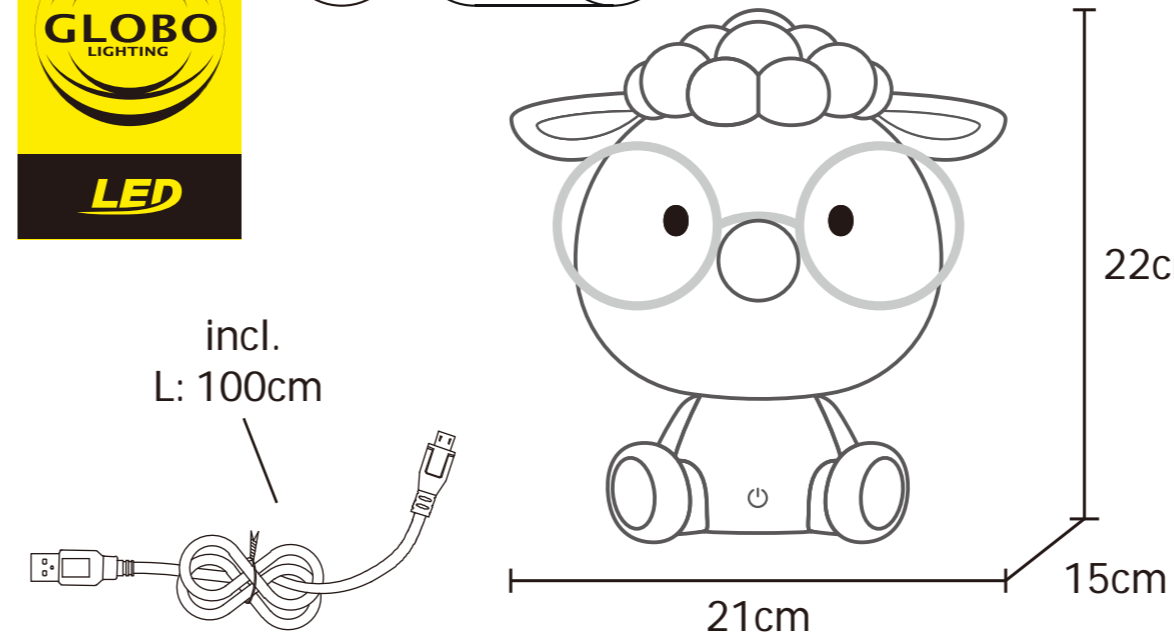

SHEEPY

adapter excl. 5V USB-Charger compatible