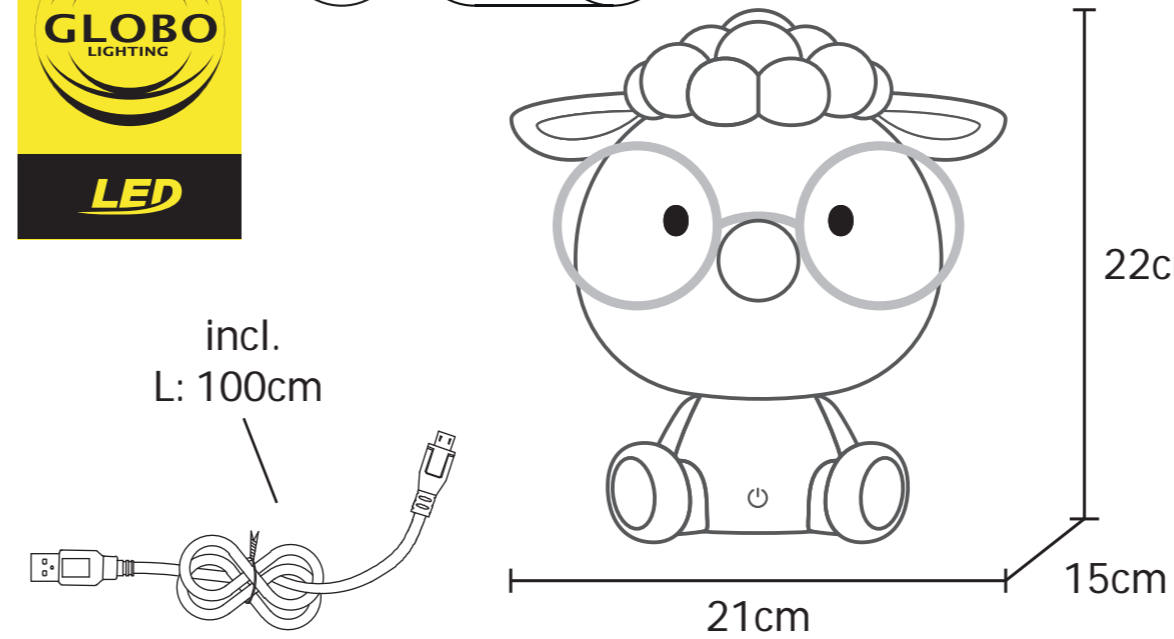

SHEEPY

adapter excl. 5V USB-Charger compatible