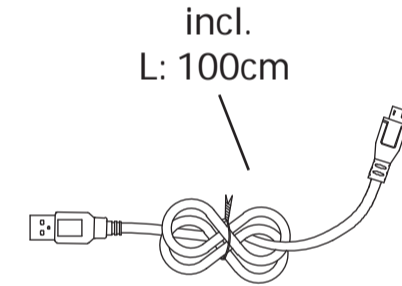

incl. L: 100cm