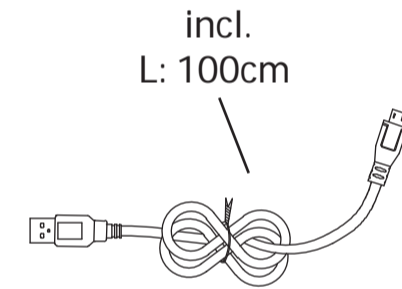

incl. L: 100cm