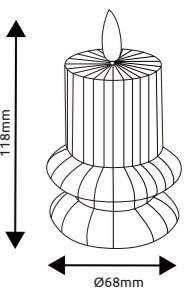

2 set

each incl. 1 x LED 0,06W 3V, ~2000K
1 x 3V 210mAh CR2032 button cell battery

- (D) Dekorleuchte; (GB) Decor lamp;
- (F) Objet lumineux décoratif;
- (I) Lampada decorativa; (E) Lámpara decorativa;
- (HR) Dekorativna lampa; (BIH) Dekorativna lampa;
- (SLO) Dekorativno svetilo;
- (SRB) Dekorativna lampa; (FIN) Koristevalaisin;
- (DK) Dekorationslampe; (IS) Skrautljós;
- (P) Candeieiro decorativo;
- (BG) Декоративна лампа;
- (N) Dekorlampe; (LV) Dekoratīvais gaismeklis;
- (S) Dekorationslampe; (CZ) Dekorativní svítidlo;
- (RUS) Люстра; (H) Csillár;
- (LT) Dekoratyvinis šviestuvas;
- (SK) Dekoratívne svietidlo;
- (NL) Decoratie verlichting; (TR) Dekor lamba;
- (BY) Декоративна лампа; (EST) Dekoratiivne pirn;
- (PL) Lampa dekoracyjna;
- (RO) Corp iluminat decorativ;
- (GR) Διακοσμητικό φωτιστικό;

23311-2

Importer: Globo Handels GmbH, Gewerbestraße 3,
9184 St. Peter, AUSTRIA

Made in P.R.C.