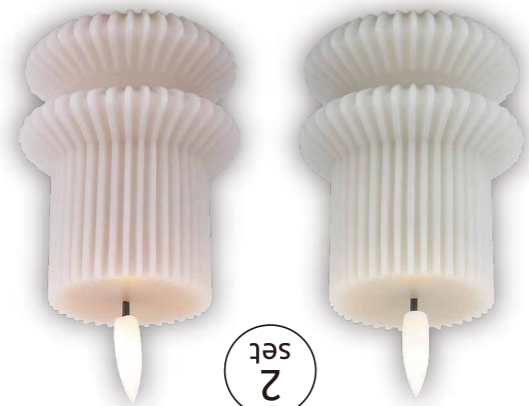

www.globo-lighting.com

WYNTER

2 set

Size:148x75x130mm

LED

2 set

WYNTER

LED

2 set

WYNTER

LED

2 set

WYNTER

LED

2 set

each incl. 1 x LED 0,06W 3V, ~2000K
1 x 3V 210mAh CR2032 button cell battery

- (D) Dekorleuchte; (GB) Decor lamp;
- (F) Objet lumineux décoratif;
- (I) Lampada decorativa; (E) Lámpara decorativa;
- (HR) Dekorativna lampa; (BIH) Dekorativna lampa;
- (SLO) Dekorativno svetilo;
- (SRB) Dekorativna lampa; (FIN) Koristevalaisin;
- (DK) Dekorationslampe; (IS) Skrautljós;
- (P) Candeieiro decorativo;
- (BG) Декоративна лампа;
- (N) Dekorlampe; (LV) Dekoratīvais gaismeklis;
- (S) Dekorationslampe; (CZ) Dekorativní svítidlo;
- (RUS) Люстра; (H) Csillár;
- (LT) Dekoratyvinis šviestuvas;
- (SK) Dekoratívne svietidlo;
- (NL) Decoratie verlichting; (TR) Dekor lamba;
- (BY) Декоративна лампа; (EST) Dekoratiivne pirn;
- (PL) Lampa dekoracyjna;
- (RO) Corp iluminat decorativ;
- (GR) Διακοσμητικό φωτιστικό;

23311-2

Importer: Globo Handels GmbH, Gewerbestraße 3,
9184 St. Peter, AUSTRIA

Made in P.R.C.