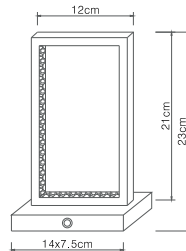

SAMEGA

300 lm source

120 lm output

3W LED led

77000000000000000000

20.000h Lifetime

10.000x ON/OFF

Input: 220-240V - 50/60Hz

Output: 5V

-20°C - +40°C

dimmable

Hg = 0.0001 mg

Beam angle 120°

CFR200

RoHS

REACH

CE

LED

LED

LED

150cm

5V USB Charge compatible

24008S

Made in P.R.C.