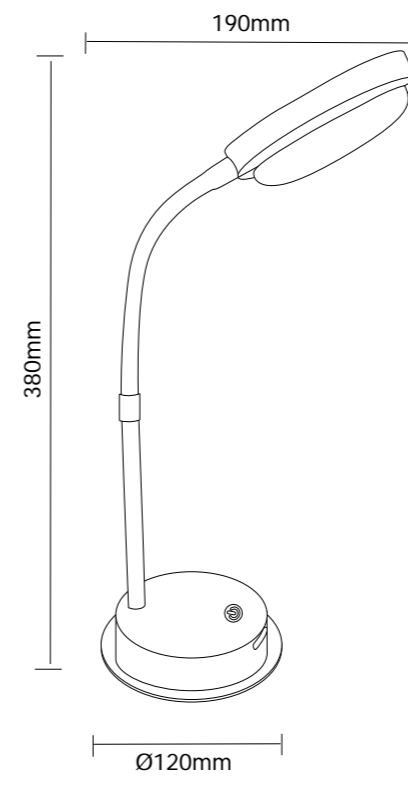

- (D) LED Tischleuchte; (GB) LED table lamp; (F) Lampe à poser LED;
- (I) Lampada Tavolo a LED; (E) Lámpara de sobremesa LED; (HR) LED stolna lampa;
- (BIH) LED stolna lampa; (SLO) LED namizna svetilka; (SRB) LED stona lampa;
- (FIN) LED-pöytävalaisin; (DK) LED bordlampe; (IS) LED borðlampa;
- (P) Candeeiro de mesa LED; (BG) LED настолна лампа; (N) Bordlampe med LED;
- (LV) LED galda lampa; (S) LED-bordslampa; (CZ) LED stolní svítidlo;
- (RUS) Настольный светильник LED; (H) LED asztali lámpa;
- (LT) LED stalo šviestuvas; (SK) LED stolové svietidlo; (NL) LED tafellamp;
- (TR) LED masa aydınlatması; (BY) LED настольна лампа; (EST) LED Laualamp;
- (PL) LED lampa stonowa; (RO) Veioza LED; (GR) Επιτραπέζιο φωτιστικό LED

24103TA

Importer: Globo Handels GmbH, Gewerbestraße 3, 9184 St. Peter, AUSTRIA

Made in P.R.C.