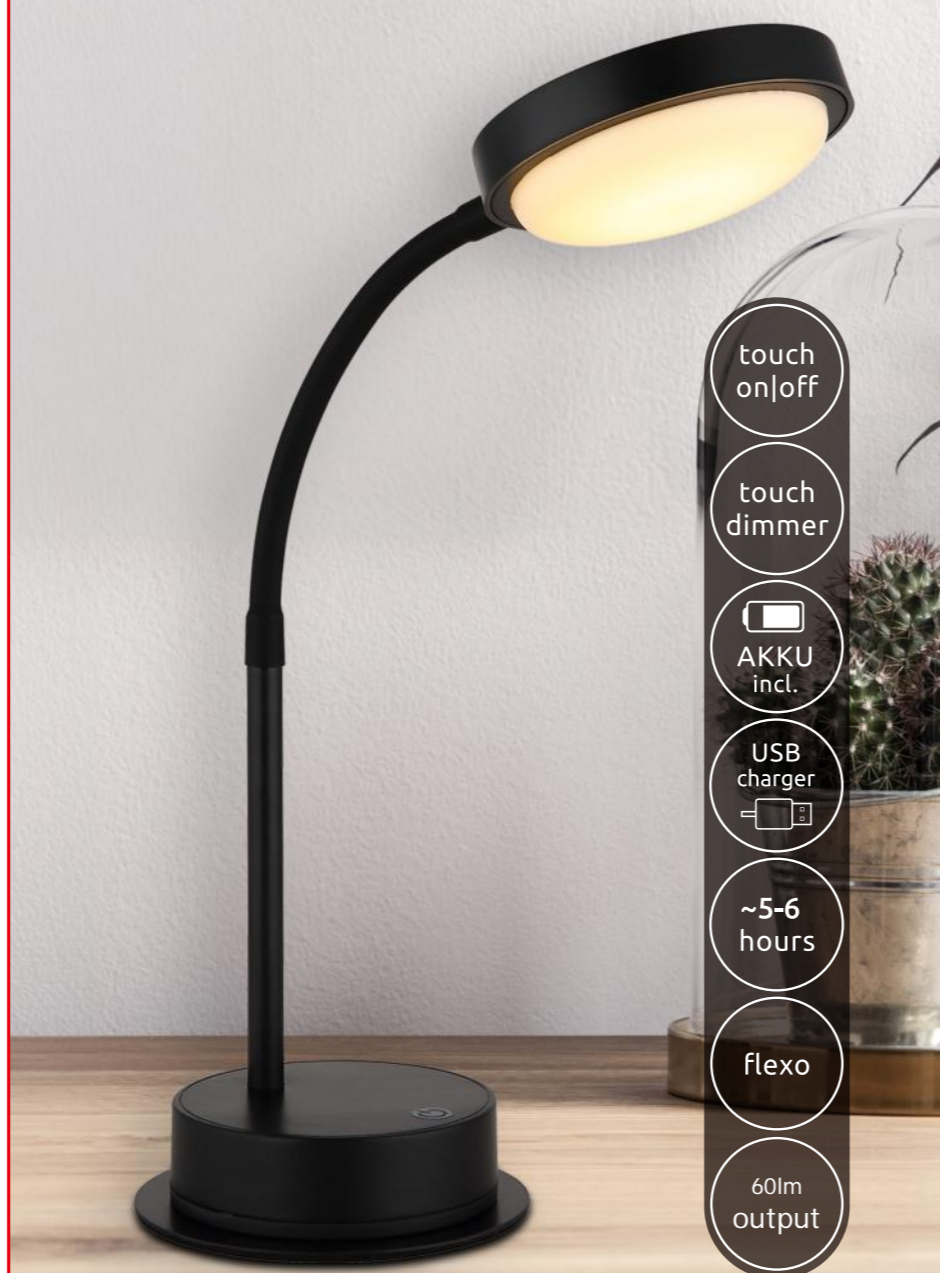

- touch on/off
- touch dimmer
- AKKU incl.
- USB charger
- ~5-6 hours
- flexo
- 60lm output

110 lm source

60 lm output

0.9W LED incl.

3000 Kelvin

20.000h Lifetime

10.000x ON/OFF

Input 220-240V- 50/60Hz

Output 3.7V

-20°C - +40°C

not dimmable

Hg < 0.0001mg

Beam angle 120°

CRI≥70

adapter excl.

5V USB-Charger compatible