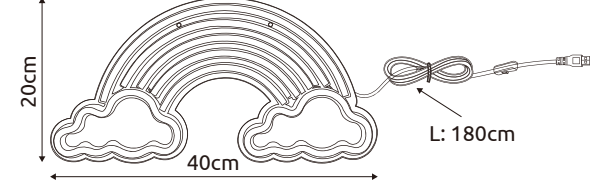

RAINY

RAINY

www.globo-lighting.com

28056

incl. 1x LED 3W 5V; multicolour

Importer:
Globo Handels GmbH
Gewerbestraße 3
9184 St. Peter, AUSTRIA
office@globo-lighting.com
www.globo-lighting.com
Made in P.R.C.

RAINY

RAINY

www.globo-lighting.com

28056_230X28X430mm