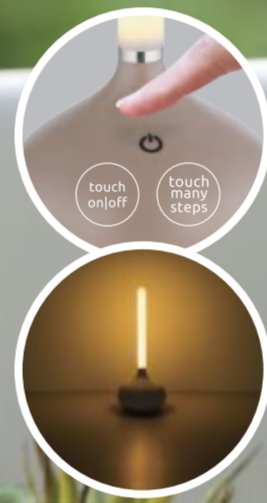

28067CH\_10x25x10cm

www.globo-lighting.com

TURNER

- IP44**
- AKKU incl.
- ~6-8 hours
- light effect
- USB charger
- adapter excl.

TURNER

light effect

TURNER

- IP44**
- AKKU incl.
- ~6-8 hours
- light effect
- USB charger
- adapter excl.

TURNER

1x 0.85W LED 3V 2200K/3200K/2200+3200K

- (D) LED Tischleuchte; (GB) LED table lamp; (F) Lampe à poser LED;
- (I) Lampada Tavolo a LED; (E) Lámpara de sobremesa LED;
- (HR) LED stolna lampa; (BIH) LED stolna lampa; (SLO) LED namizna svetilka;
- (SRB) LED stona lampa; (FIN) LED-pöytävalaisin; (DK) LED bordlampe;
- (IS) LED bordlampi; (P) Candeieiro de mesa LED; (BG) LED настолна лампа;
- (N) Bordlampe med LED; (LV) LED galda lampa; (S) LED-bordslampa;
- (CZ) LED stolní svítidlo; (RUS) Настольный светильник LED;
- (H) LED asztali lámpa; (LT) LED stalo šviestuvas; (SK) LED stolové svietidlo;
- (NL) LED tafellamp; (TR) LED masa aydınlatması; (BY) LED настольна лампа;
- (EST) LED Laualamp; (PL) LED lampa stołowa; (RO) Veioza LED;
- (GR) Επιτραπέζιο φωτιστικό LED