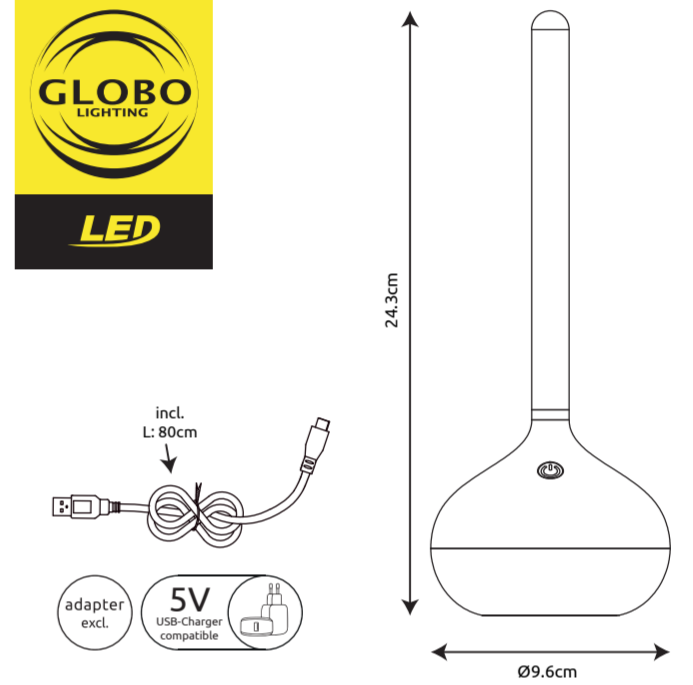

28067CH\_10x25x10cm

www.globo-lighting.com

TURNER

- IP44**
- AKKU incl.
- ~6-8 hours
- light effect
- USB charger
- adapter excl.

TURNER

light effect

TURNER

- IP44**
- AKKU incl.
- ~6-8 hours
- light effect
- USB charger
- adapter excl.

TURNER

1x 0.85W LED 3V 2200K/3200K/2200+3200K

- (D) LED Tischleuchte; (GB) LED table lamp; (F) Lampe à poser LED;
- (I) Lampada Tavolo a LED; (E) Lámpara de sobremesa LED;
- (HR) LED stolna lampa; (BIH) LED stolna lampa; (SLO) LED namizna svetilka;
- (SRB) LED stona lampa; (FIN) LED-pöytävalaisin; (DK) LED bordlampe;
- (IS) LED bordlampi; (P) Candeieiro de mesa LED; (BG) LED настолна лампа;
- (N) Bordlampe med LED; (LV) LED galda lampa; (S) LED-bordslampa;
- (CZ) LED stolní svítidlo; (RUS) Настольный светильник LED;
- (H) LED asztali lámpa; (LT) LED stalo šviestuvas; (SK) LED stolové svietidlo;
- (NL) LED tafellamp; (TR) LED masa aydınlatması; (BY) LED настольна лампа;
- (EST) LED Laualamp; (PL) LED lampa stołowa; (RO) Veioza LED;
- (GR) Επιτραπέζιο φωτιστικό LED