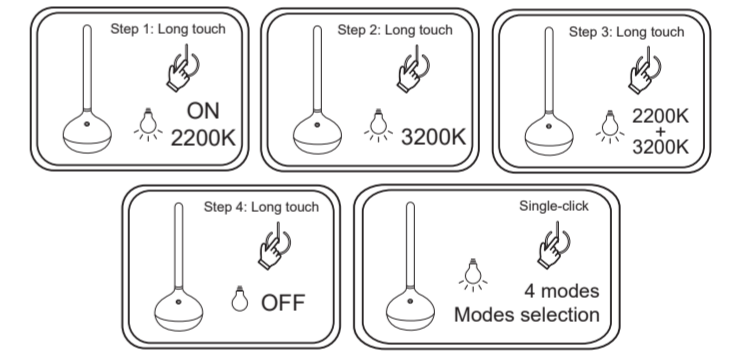

28067CH\_10x25x10cm

www.globo-lighting.com

TURNER

- IP44**
- AKKU incl.
- ~6-8 hours
- light effect
- USB charger
- adapter excl.

TURNER

light effect

TURNER

- IP44**
- AKKU incl.
- ~6-8 hours
- light effect
- USB charger
- adapter excl.

TURNER

1x 0.85W LED 3V 2200K/3200K/2200+3200K

- (D) LED Tischleuchte; (GB) LED table lamp; (F) Lampe à poser LED;
- (I) Lampada Tavolo a LED; (E) Lámpara de sobremesa LED;
- (HR) LED stolna lampa; (BIH) LED stolna lampa; (SLO) LED namizna svetilka;
- (SRB) LED stona lampa; (FIN) LED-pöytävalaisin; (DK) LED bordlampe;
- (IS) LED bordlampi; (P) Candeieiro de mesa LED; (BG) LED настолна лампа;
- (N) Bordlampe med LED; (LV) LED galda lampa; (S) LED-bordslampa;
- (CZ) LED stolní svítidlo; (RUS) Настольный светильник LED;
- (H) LED asztali lámpa; (LT) LED stalo šviestuvas; (SK) LED stolové svietidlo;
- (NL) LED tafellamp; (TR) LED masa aydınlatması; (BY) LED настольна лампа;
- (EST) LED Laualamp; (PL) LED lampa stołowa; (RO) Veioza LED;
- (GR) Επιτραπέζιο φωτιστικό LED