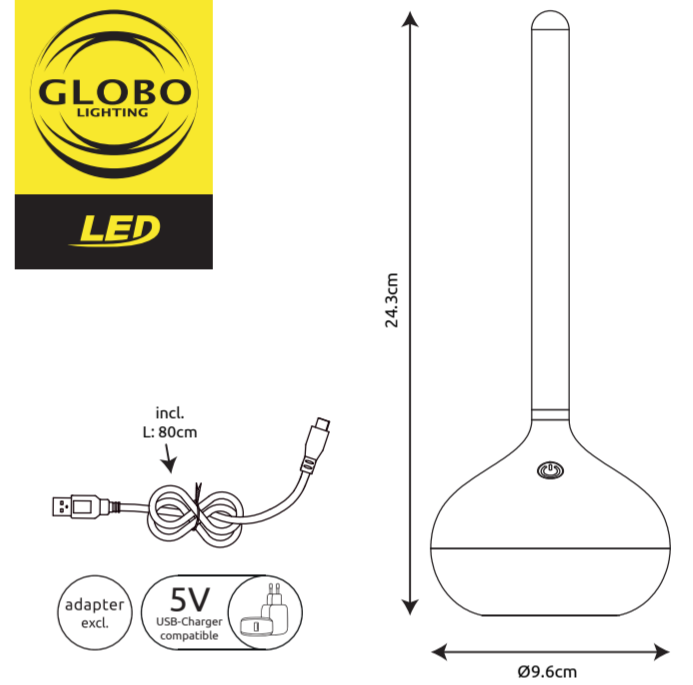

28067W_10x25x10cm

www.globo-lighting.com

TURNER

- IP44**
- AKKU incl.
- ~6-8 hours
- light effect
- USB charger
- adapter excl.

TURNER

light effect

TURNER

- IP44**
- AKKU incl.
- ~6-8 hours
- light effect
- USB charger
- adapter excl.

TURNER

1x 0.85W LED 3V 2200K/3200K/2200+3200K

- (D) LED Tischleuchte; (GB) LED table lamp; (F) Lampe à poser LED;
- (I) Lampada Tavolo a LED; (E) Lámpara de sobremesa LED;
- (HR) LED stolna lampa; (BIH) LED stolna lampa; (SLO) LED namizna svetilka;
- (SRB) LED stona lampa; (FIN) LED-pöytävalaisin; (DK) LED bordlampe;
- (IS) LED borðlampi; (P) Candeieiro de mesa LED; (BG) LED настолна лампа;
- (N) Bordlampe med LED; (LV) LED galda lampa; (S) LED-bordslampa;
- (CZ) LED stolní svítilno; (RUS) Настольный светильник LED;
- (H) LED asztali lámpa; (LT) LED stalo šviestuvas; (SK) LED stolové svietidlo;
- (NL) LED tafellamp; (TR) LED masa aydınlatması; (BY) LED настольна лампа;
- (EST) LED laualamp; (PL) LED lampa stołowa; (RO) Veioza LED;
- (GR) Επιτραπέζιο φωτιστικό LED

28067W

Importer: Globo Handels GmbH, Gewerbestraße 3, 9184 St. Peter, AUSTRIA

office@globo-lighting.com
www.globo-lighting.com

Made in P.R.C.