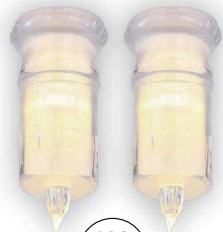

www.globo-lighting.com

CANDLE

2 set

LED CANDLE

2 set

CANDLE

each incl. 1 x LED 0,25W 4.5V, 2900K

- (D) LED Tischleuchte; (GB) LED table lamp; (F) Lampe à poser LED;
- (I) Lampada Tavolo a LED; (E) Lámpara de sobremesa LED; (HR) LED stolna lampa;
- (BIH) LED stolna lampa; (SLO) LED namizna svetilka; (SRB) LED stona lampa;
- (FIN) LED-pöytävalaisin; (DK) LED bordlampe; (IS) LED bordlampi;
- (P) Candeeiro de mesa LED; (BG) LED настолна лампа; (N) Bordlampe med LED;
- (LV) LED galda lampa; (S) LED-bordslampa; (CZ) LED stolní svítilno;
- (RUS) Настольный светильник LED; (H) LED asztali lámpa;
- (LT) LED stalo šviestuvas; (SK) LED stolové svietidlo; (NL) LED tafellamp;
- (TR) LED masa aydinlatmasi; (BY) LED настолна лампа; (EST) LED Laualamp;
- (PL) LED lampa stolowa; (RO) Veioza LED; (GR) Επιτραπέζιο φωτιστικό LED

28075-2

Importer: Globo Handels GmbH, Gewerbestraße 3, 9184 St. Peter, AUSTRIA
office@globo-lighting.com
www.globo-lighting.com
Made in P.R.C.

2 set

CANDLE

Size:95x52x97mm