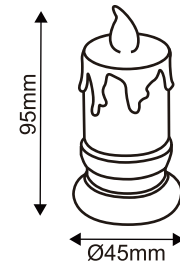

www.globo-lighting.com

CANDLE

2 set

LED CANDLE

2 set

CANDLE

each incl. 1 x LED 0,25W 4.5V, 2900K

- (D) LED Tischleuchte; (GB) LED table lamp; (F) Lampe à poser LED;
- (I) Lampada Tavolo a LED; (E) Lámpara de sobremesa LED; (HR) LED stolna lampa;
- (BIH) LED stolna lampa; (SLO) LED namizna svetilka; (SRB) LED stona lampa;
- (FIN) LED-pöytävalaisin; (DK) LED bordlampe; (IS) LED bordlampi;
- (P) Candeeiro de mesa LED; (BG) LED настолна лампа; (N) Bordlampe med LED;
- (LV) LED galda lampa; (S) LED-bordslampa; (CZ) LED stolní svítilno;
- (RUS) Настольный светильник LED; (H) LED asztali lámpa;
- (LT) LED stalo šviestuvas; (SK) LED stolové svietidlo; (NL) LED tafellamp;
- (TR) LED masa aydinlatmasi; (BY) LED настолна лампа; (EST) LED Laualamp;
- (PL) LED lampa stolowa; (RO) Veioza LED; (GR) Επιτραπέζιο φωτιστικό LED

28075-2

Importer: Globo Handels GmbH, Gewerbestraße 3, 9184 St. Peter, AUSTRIA
office@globo-lighting.com
www.globo-lighting.com
Made in P.R.C.

2 set

CANDLE

Size:95x52x97mm