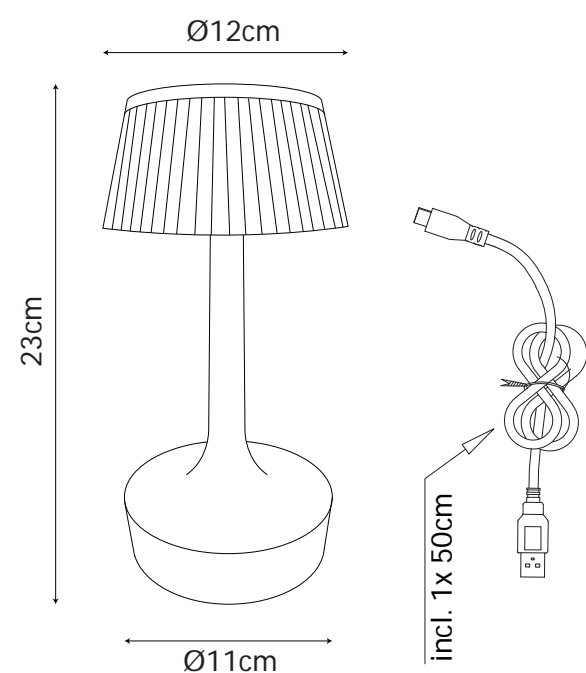

125x125x235mm

90 lm	source
84 lm	output
0.7W LED incl.	
2700 Kelvin	
6600 Kelvin	
3700 Kelvin	
20.000h Lifetime	
10.000x ON/OFF	
Input 220-240V - 50/60Hz	
Output 5V	
-20°C - +40°C	
dimmable	
Hg < 0.0001mg	
Beam angle 120°	
CRI>80